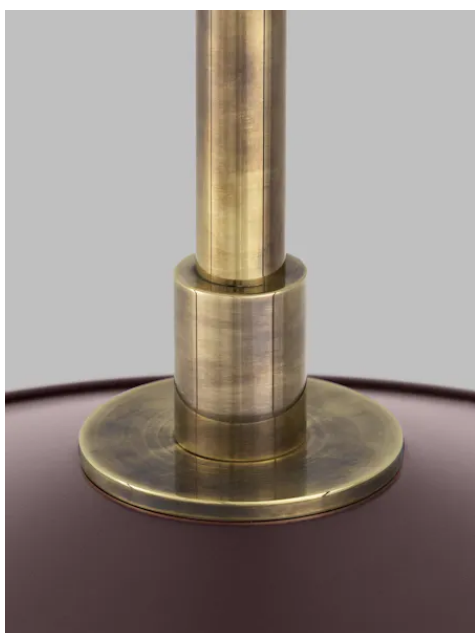

THE URBAN ELECTRIC COMPANY

ABNEY HANG

ABNEY HANG

REGULAR

UE-2110HR

DIMENSIONS

Width	16in
Height	9.75in
X	6in

MOUNTING

Recommended Installers	2
Weight	15lbs
Canopy	6in dia
Junction Box	4in oct/rnd

LAMP / WIRING

Max Wattage	(1) 60W S
Ships with complimentary LED bulb	

RATING

Suitable for DAMP locations

UL Listed

ABNEY HANG

LARGE

UE-2110HL

DIMENSIONS

Width	24in
Height	14in
X	6in

MOUNTING

Recommended Installers	2
Weight	24lbs
Canopy	6in dia
Junction Box	4in oct/rnd

LAMP / WIRING

Max Wattage	(1) 60W S
Ships with complimentary LED bulb	