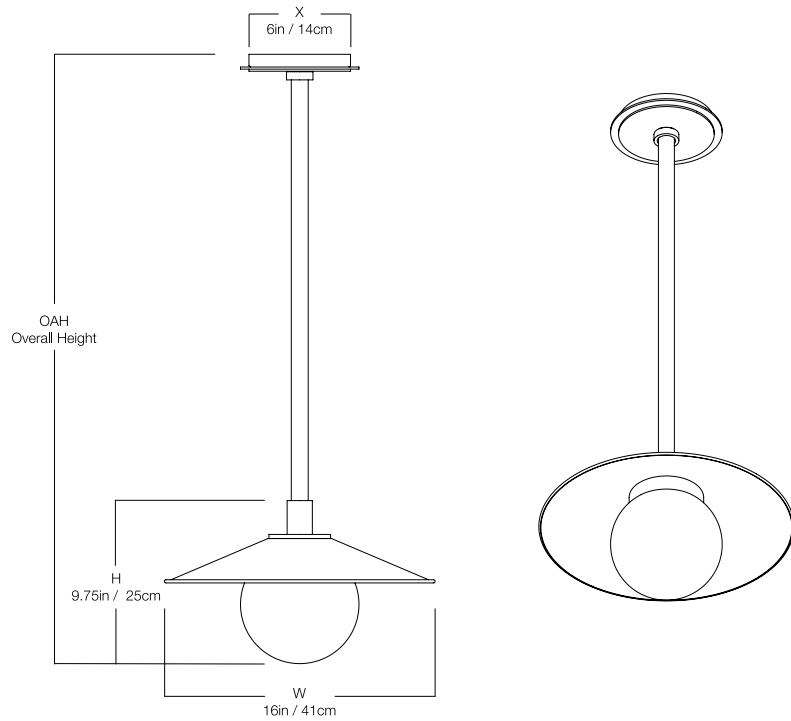

THE URBAN ELECTRIC COMPANY

ABNEY HANG

ABNEY HANG

REGULAR

UE-2110HR

DIMENSIONS

Width	16in
Height	9.75in
X	6in

MOUNTING

Recommended Installers	2
Weight	15lbs
Canopy	6in dia
Junction Box	4in oct/rnd

LAMP / WIRING

Max Wattage	(1) 60W S
Ships with complimentary LED bulb	

RATING

Suitable for DAMP locations

UL Listed

ABNEY HANG

LARGE

UE-2110HL

DIMENSIONS

Width	24in
Height	14in
X	6in

MOUNTING

Recommended Installers	2
Weight	24lbs
Canopy	6in dia
Junction Box	4in oct/rnd

LAMP / WIRING

Max Wattage	(1) 60W S
Ships with complimentary LED bulb	