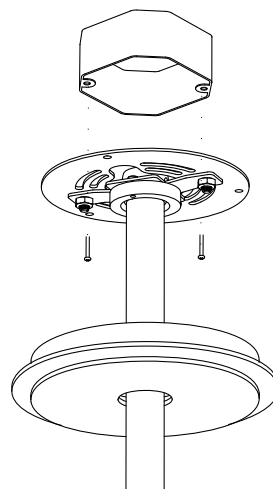

THE URBAN ELECTRIC COMPANY

ABNEY HANG

ABNEY HANG

REGULAR

UE-2110HR

DIMENSIONS

Width	16in
Height	9.75in
X	6in

MOUNTING

Recommended Installers	2
Weight	15lbs
Canopy	6in dia
Junction Box	4in oct/rnd

LAMP / WIRING

Max Wattage	(1) 60W S
Ships with complimentary LED bulb	

RATING

Suitable for DAMP locations

UL Listed

ABNEY HANG

LARGE

UE-2110HL

DIMENSIONS

Width	24in
Height	14in
X	6in

MOUNTING

Recommended Installers	2
Weight	24lbs
Canopy	6in dia
Junction Box	4in oct/rnd

LAMP / WIRING

Max Wattage	(1) 60W S
Ships with complimentary LED bulb	