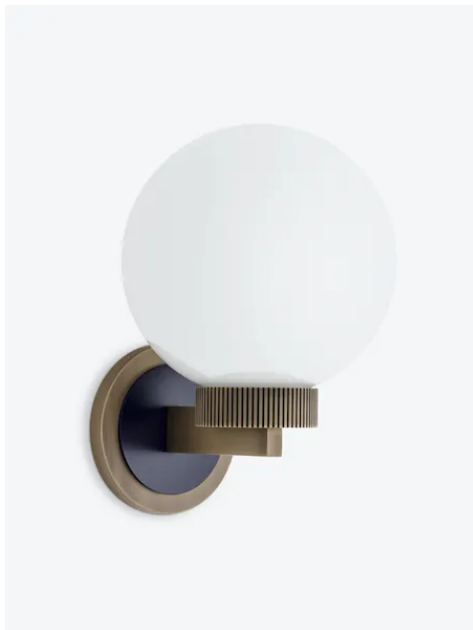

THE URBAN ELECTRIC C^o.

ACADEMY

ACADEMY

WALL REGULAR

UE-2076WR

DIMENSIONS

Width	7in
Height	10.25in
Depth	7.75in
X	2.5in

MOUNTING

Recommended Installers	1
Weight	5lbs
Junction Box	4in oct/rnd

LAMP / WIRING

Max Wattage	(1) 60W S
Ships with complimentary LED bulb	

RATING

Suitable for WET locations

UL Listed