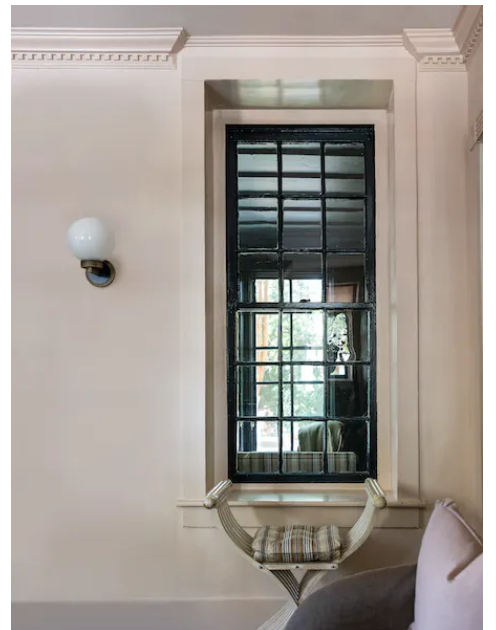

THE URBAN ELECTRIC C^o.

ACADEMY

ACADEMY

WALL REGULAR

UE-2076WR

DIMENSIONS

Width	7in
Height	10.25in
Depth	7.75in
X	2.5in

MOUNTING

Recommended Installers	1
Weight	5lbs
Junction Box	4in oct/rnd

LAMP / WIRING

Max Wattage	(1) 60W S
Ships with complimentary LED bulb	

RATING

Suitable for WET locations

UL Listed