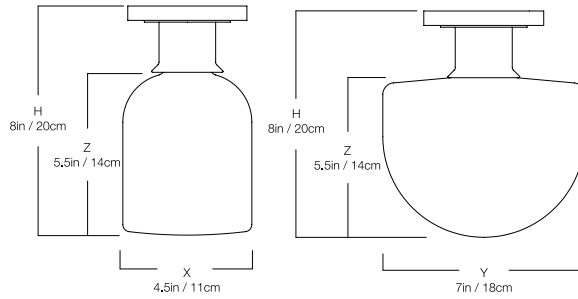

THE URBAN ELECTRIC COMPANY

ACE

ACE

HANG REGULAR

UE-2333HR

DIMENSIONS

Height	8in
X	4.5in
Y	7in
Z	5.5in

MOUNTING

Recommended Installers	1
Weight	3lbs
Canopy	4in x 0in
Junction Box	4in oct/rnd

LAMP / WIRING

Max Wattage	(1) 60W S
-------------	-----------

Ships with complimentary LED bulb

RATING

Suitable for DAMP locations