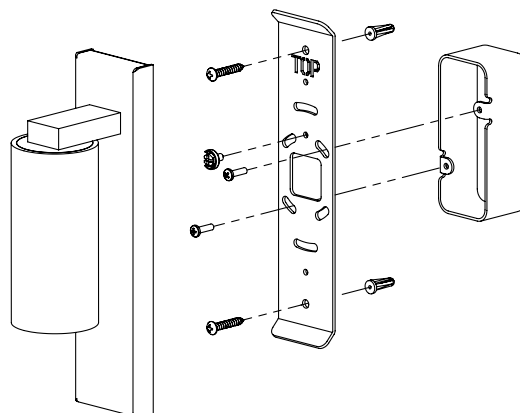

Recommended Installers	1
Weight	5lbs
Backplate	2in x 8.25in
Junction Box	1.5in x 3.75in rect

LAMP / WIRING

Max Wattage (1) 40W S
Ships with complimentary LED bulb

RATING

Suitable for WET locations

UL Listed

ADA Compliant

AMES

WALL LARGE

UE-2124WL

DIMENSIONS

Width	2in
Height	9.75in
Depth	3.25in
X	5.75in

MOUNTING

Recommended Installers	1
Weight	4lbs
Backplate	2in x 8.25in
Junction Box	1.5in x 3.75in rect

LAMP / WIRING

Max Wattage (1) 40W S

Ships with complimentary LED bulb

RATING

Suitable for WET locations

UL Listed

ADA Compliant

AMES

WALL REGULAR

UE-2124WR

DIMENSIONS

Width	2in
Height	8.25in
Depth	3.25in
X	4.25in

MOUNTING

Recommended Installers	1
Weight	3lbs
Backplate	2in x 8.25in
Junction Box	1.5in x 3.75in rect

LAMP / WIRING

Max Wattage (1) 40W S