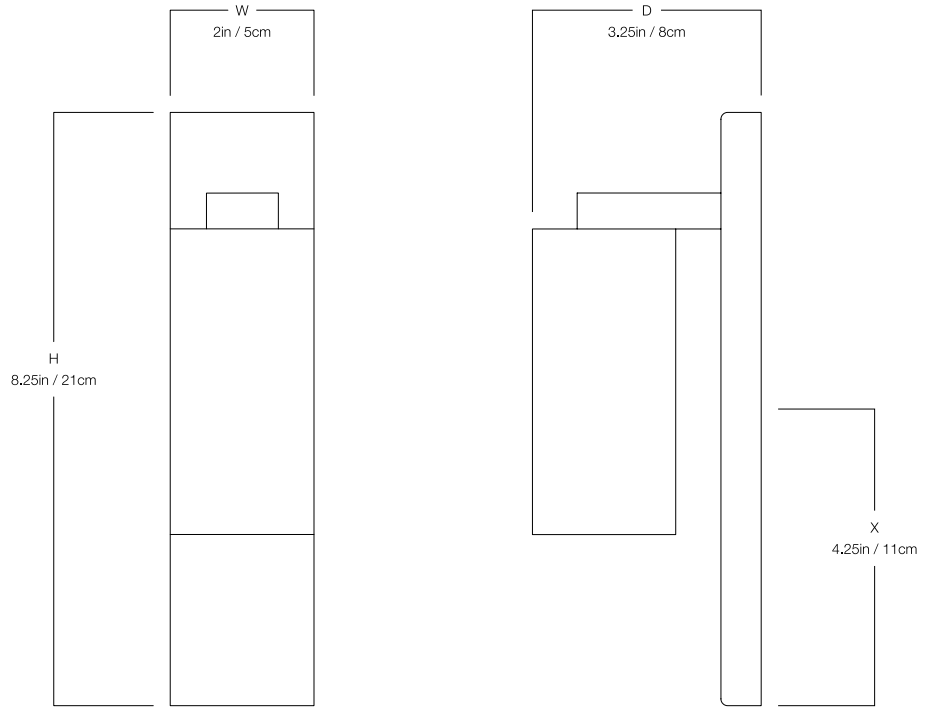

AMES

WALL REGULAR

UE-2124WR

DIMENSIONS

Width	2in
Height	8.25in
Depth	3.25in
X	4.25in

MOUNTING

Recommended Installers	1
Weight	3lbs
Backplate	2in x 8.25in
Junction Box	1.5in x 3.75in rect

LAMP / WIRING

Max Wattage (1) 40W S

Ships with complimentary LED bulb