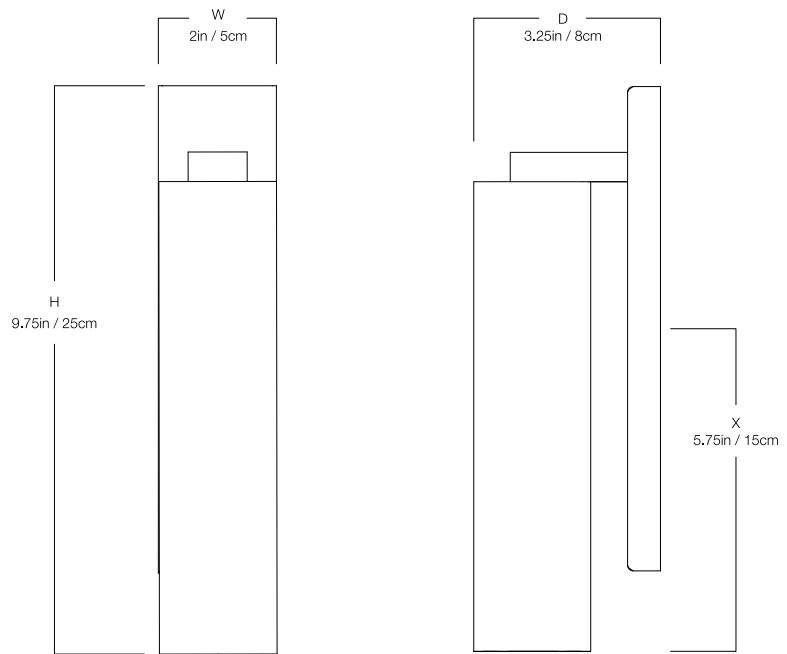

AMES

WALL LARGE

UE-2124WL

DIMENSIONS

Width	2in
Height	9.75in
Depth	3.25in
X	5.75in

MOUNTING

Recommended Installers	1
Weight	4lbs
Backplate	2in x 8.25in
Junction Box	1.5in x 3.75in rect

LAMP / WIRING

Max Wattage (1) 40W S

Ships with complimentary LED bulb