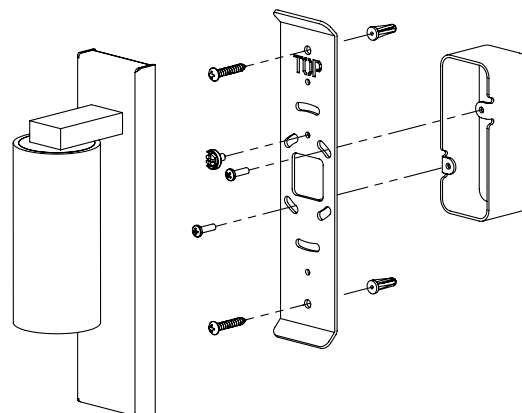

Recommended Installers	1
Weight	5lbs
Backplate	2in x 8.25in
Junction Box	1.5in x 3.75in rect

LAMP / WIRING

Max Wattage (1) 40W S
Ships with complimentary LED bulb

RATING

Suitable for WET locations

UL Listed

ADA Compliant

AMES

WALL LARGE

UE-2124WL

DIMENSIONS

Width	2in
Height	9.75in
Depth	3.25in
X	5.75in

MOUNTING

Recommended Installers	1
Weight	4lbs
Backplate	2in x 8.25in
Junction Box	1.5in x 3.75in rect

WALL REGULAR

UE-2124WR

DIMENSIONS

Width	2in
Height	8.25in
Depth	3.25in
X	4.25in

MOUNTING

Recommended Installers	1
Weight	3lbs
Backplate	2in x 8.25in
Junction Box	1.5in x 3.75in rect

LAMP / WIRING

Max Wattage (1) 40W S