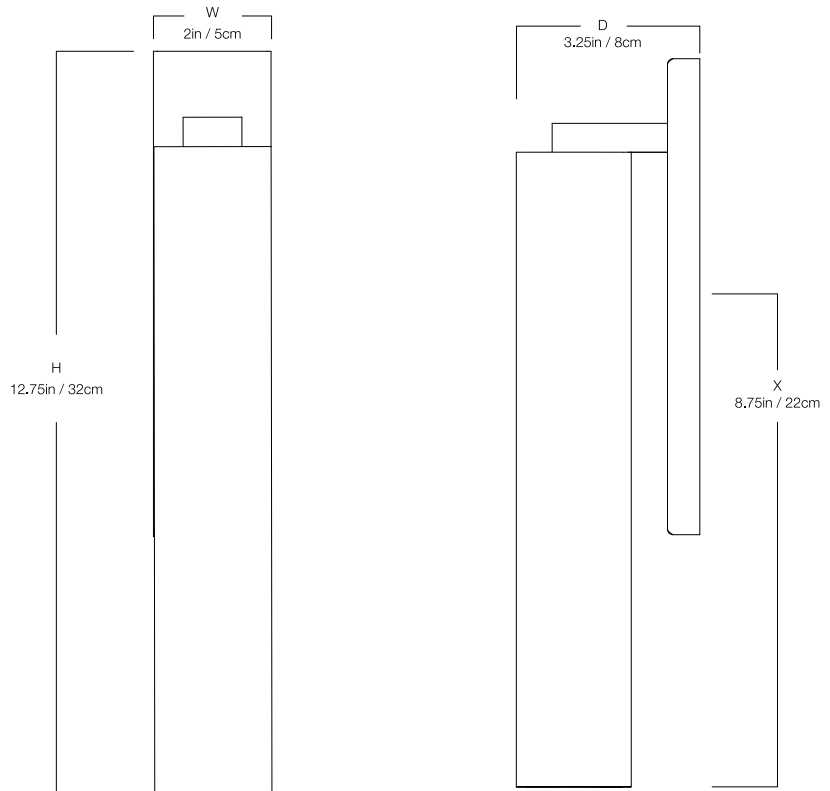

THE URBAN ELECTRIC COMPANY

AMES

AMES

WALL GRANDE

UE-2124WG

DIMENSIONS

Width	2in
Height	12.75in
Depth	3.25in
X	8.75in

MOUNTING

Recommended Installers	1
Weight	5lbs
Backplate	2in x 8.25in
Junction Box	1.5in x 3.75in rect

LAMP / WIRING

Max Wattage (1) 40W S
Ships with complimentary LED bulb

RATING

Suitable for WET locations

UL Listed

ADA Compliant

AMES

WALL LARGE

UE-2124WL

DIMENSIONS

Width	2in
Height	9.75in
Depth	3.25in
X	5.75in

MOUNTING

Recommended Installers	1
Weight	4lbs
Backplate	2in x 8.25in
Junction Box	1.5in x 3.75in rect

WALL REGULAR

UE-2124WR

DIMENSIONS

Width	2in
Height	8.25in
Depth	3.25in
X	4.25in

MOUNTING

Recommended Installers	1
Weight	3lbs
Backplate	2in x 8.25in
Junction Box	1.5in x 3.75in rect

LAMP / WIRING

Max Wattage (1) 40W S