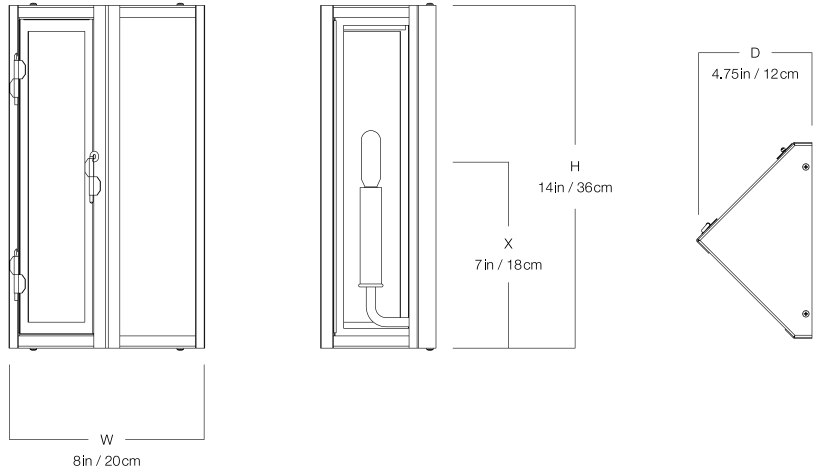

THE URBAN ELECTRIC CO.

ARCHIBALD

ARCHIBALD

WALL REGULAR

UE-8705WR

DIMENSIONS

Width	8in
Height	14in
Depth	4.75in
X	7in

MOUNTING

Recommended Installers	1
Weight	9lbs
Backplate	8in x 14in
Junction Box	4in oct/rnd

LAMP / WIRING

Max Wattage (1) 60W C
Ships with complimentary LED bulb

RATING

Suitable for WET locations

UL Listed