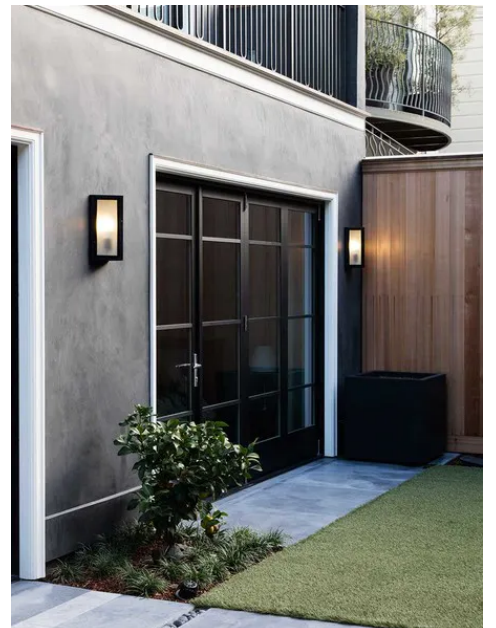

THE URBAN ELECTRIC CO.

ARCHIBALD

ARCHIBALD

WALL REGULAR

UE-8705WR

DIMENSIONS

Width	8in
Height	14in
Depth	4.75in
X	7in

MOUNTING

Recommended Installers	1
Weight	9lbs
Backplate	8in x 14in
Junction Box	4in oct/rnd

LAMP / WIRING

Max Wattage (1) 60W C
Ships with complimentary LED bulb

RATING

Suitable for WET locations

UL Listed