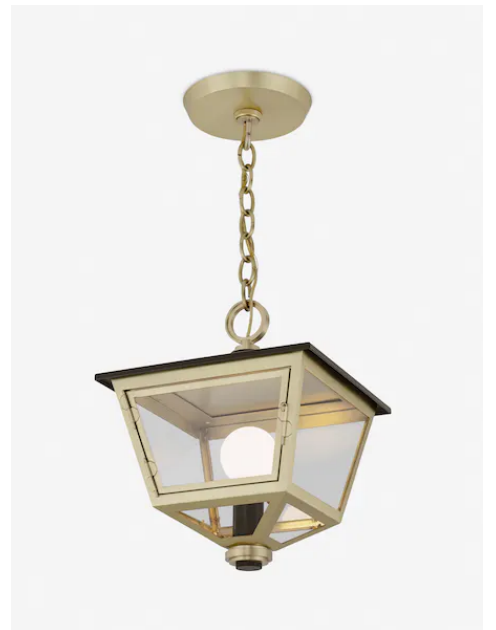

THE URBAN ELECTRIC C^o.

BEDFORD HANG

BEDFORD HANG

REGULAR

UE-2150HR

DIMENSIONS

Width	12.25in
Height	15in

MOUNTING

Recommended Installers	2
Weight	18lbs
Canopy	7.25in dia
Junction Box	4in oct/rnd

LAMP / WIRING

Max Wattage	(1) 60W S
Ships with complimentary LED bulb	

RATING

Suitable for DAMP locations

UL Listed