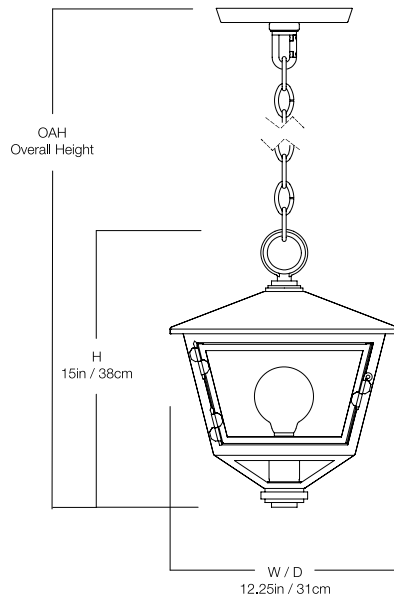

THE URBAN ELECTRIC C^o.

BEDFORD HANG

BEDFORD HANG

REGULAR

UE-2150HR

DIMENSIONS

Width	12.25in
Height	15in

MOUNTING

Recommended Installers	2
Weight	18lbs
Canopy	7.25in dia
Junction Box	4in oct/rnd

LAMP / WIRING

Max Wattage	(1) 60W S
Ships with complimentary LED bulb	

RATING

Suitable for DAMP locations

UL Listed