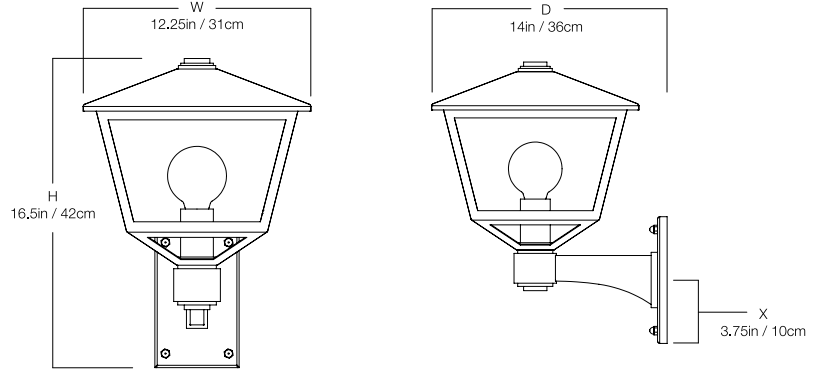

THE URBAN ELECTRIC COMPANY

BEDFORD WALL

BEDFORD WALL

LARGE

UE-2150WL

DIMENSIONS

Width	17.25in
Height	23.5in
Depth	19.5in
X	3.5in
Y	7.25in

MOUNTING

Recommended Installers	2
Weight	44lbs
Backplate	5in x 10.5in
Junction Box	4in oct/rnd

WARNING: HEAVY

*Safety cable must attach to building structure.

LAMP / WIRING

Max Wattage (1) 60W S
Ships with complimentary LED bulb

RATING

Suitable for WET locations

UL Listed

BEDFORD WALL

REGULAR

UE-2150WR

DIMENSIONS

Width	12.25in
Height	16.5in
Depth	14in
X	3.75in

MOUNTING

Recommended Installers	2
Weight	22lbs
Backplate	4.5in x 7.5in
Junction Box	4in oct/rnd

LAMP / WIRING

Max Wattage	(1) 60W S
-------------	-----------

Ships with complimentary LED bulb

RATING

Suitable for WET locations
UL Listed