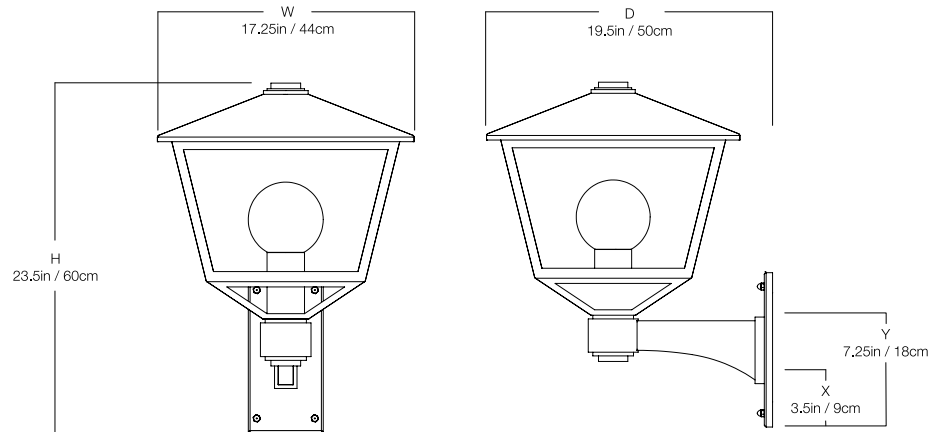

THE URBAN ELECTRIC COMPANY

BEDFORD WALL

BEDFORD WALL

LARGE

UE-2150WL

DIMENSIONS

Width	17.25in
Height	23.5in
Depth	19.5in
X	3.5in
Y	7.25in

MOUNTING

Recommended Installers	2
Weight	44lbs
Backplate	5in x 10.5in
Junction Box	4in oct/rnd

WARNING: HEAVY

*Safety cable must attach to building structure.

LAMP / WIRING

Max Wattage (1) 60W S
Ships with complimentary LED bulb

RATING

Suitable for WET locations

UL Listed

BEDFORD WALL

REGULAR

UE-2150WR

DIMENSIONS

Width	12.25in
Height	16.5in
Depth	14in
X	3.75in

MOUNTING

Recommended Installers	2
Weight	22lbs
Backplate	4.5in x 7.5in
Junction Box	4in oct/rnd

LAMP / WIRING

Max Wattage	(1) 60W S
-------------	-----------

Ships with complimentary LED bulb

RATING

Suitable for WET locations
UL Listed