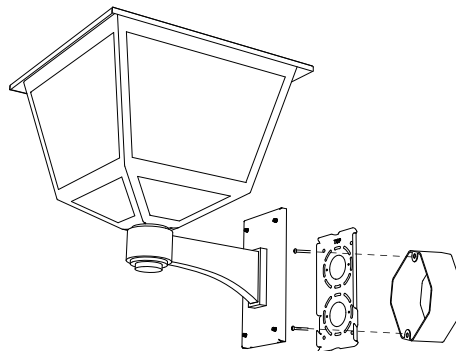

THE URBAN ELECTRIC COMPANY

BEDFORD WALL

BEDFORD WALL

LARGE

UE-2150WL

DIMENSIONS

Width	17.25in
Height	23.5in
Depth	19.5in
X	3.5in
Y	7.25in

MOUNTING

Recommended Installers	2
Weight	44lbs
Backplate	5in x 10.5in
Junction Box	4in oct/rnd

WARNING: HEAVY

*Safety cable must attach to building structure.

LAMP / WIRING

Max Wattage (1) 60W S
Ships with complimentary LED bulb

RATING

Suitable for WET locations

UL Listed

BEDFORD WALL

REGULAR

UE-2150WR

DIMENSIONS

Width	12.25in
Height	16.5in
Depth	14in
X	3.75in

MOUNTING

Recommended Installers	2
Weight	22lbs
Backplate	4.5in x 7.5in
Junction Box	4in oct/rnd

LAMP / WIRING

Max Wattage	(1) 60W S
-------------	-----------

Ships with complimentary LED bulb

RATING

Suitable for WET locations
UL Listed