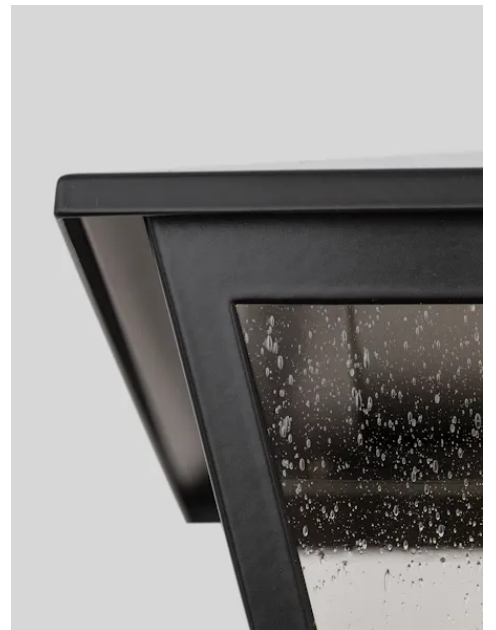

THE URBAN ELECTRIC COMPANY

BEDFORD WALL

BEDFORD WALL

LARGE

UE-2150WL

DIMENSIONS

Width	17.25in
Height	23.5in
Depth	19.5in
X	3.5in
Y	7.25in

MOUNTING

Recommended Installers	2
Weight	44lbs
Backplate	5in x 10.5in
Junction Box	4in oct/rnd

WARNING: HEAVY

*Safety cable must attach to building structure.

LAMP / WIRING

Max Wattage (1) 60W S
Ships with complimentary LED bulb

RATING

Suitable for WET locations

UL Listed

BEDFORD WALL

REGULAR

UE-2150WR

DIMENSIONS

Width	12.25in
Height	16.5in
Depth	14in
X	3.75in