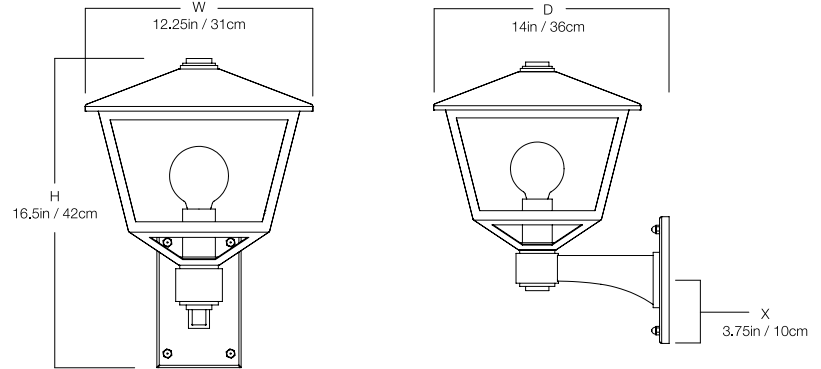

BEDFORD WALL

REGULAR

UE-2150WR

DIMENSIONS

Width	12.25in
Height	16.5in
Depth	14in
X	3.75in
Y	0in
Z	0in

MOUNTING

Recommended Installers	2
Weight	22lbs
Backplate	4.5in x 7.5in
Junction Box	4in oct/rnd