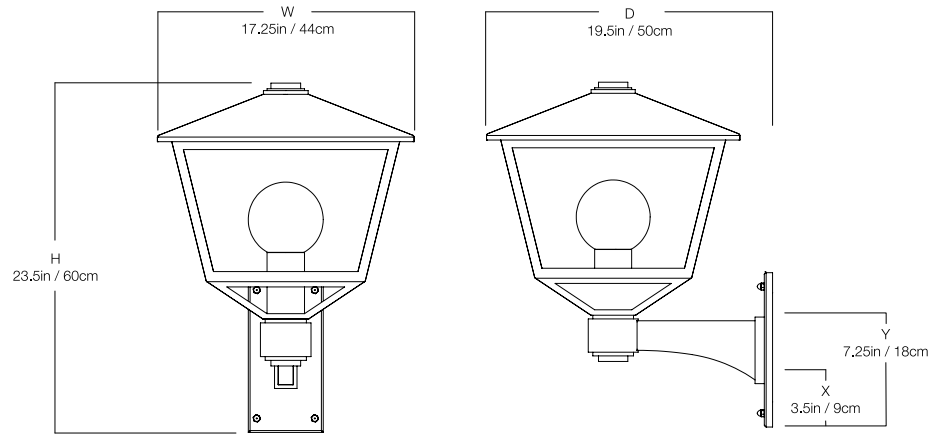

BEDFORD WALL

LARGE

UE-2150WL

DIMENSIONS

Width	17.25in
Height	23.5in
Depth	19.5in
X	3.5in
Y	7.25in

MOUNTING

Recommended Installers	2
Weight	44lbs
Backplate	5in x 10.5in
Junction Box	4in oct/rnd