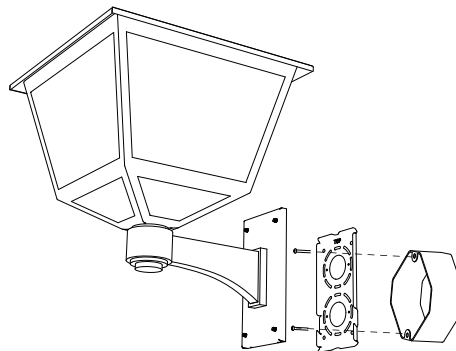

RATING

Suitable for WET locations

UL Listed