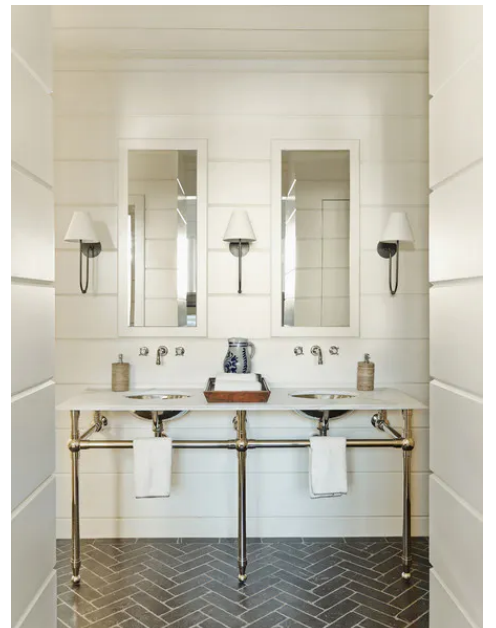

THE URBAN ELECTRIC CO.

BELLE MEADE

BELLE MEADE

WALL SMALL

AH-6100WS

DIMENSIONS

Width	5in
Height	10in
Depth	9.75in
X	5in
Y	7.25in
Z	0in

MOUNTING

Recommended Installers	1
Weight	2lbs
Backplate	4.5in x 0in
Junction Box	4in oct/rnd

LAMP / WIRING

Max Wattage	(1) 60W C
Ships with complimentary LED bulb	

RATING

Suitable for DAMP locations

UL Listed

BELLE MEADE