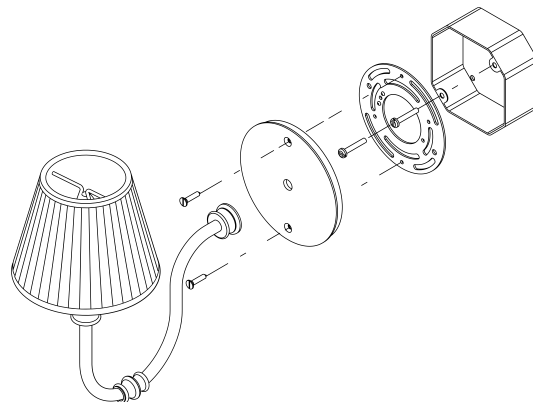

THE URBAN ELECTRIC CO.

BELLE MEADE

BELLE MEADE

WALL SMALL

AH-6100WS

DIMENSIONS

Width	5in
Height	10in
Depth	9.75in
X	5in
Y	7.25in
Z	0in

MOUNTING

Recommended Installers	1
Weight	2lbs
Backplate	4.5in x 0in
Junction Box	4in oct/rnd

LAMP / WIRING

Max Wattage	(1) 60W C
Ships with complimentary LED bulb	

RATING

Suitable for DAMP locations

UL Listed

BELLE MEADE

WALL LARGE

AH-6100WL

DIMENSIONS

Width	8.5in
Height	16.75in
Depth	11.5in
X	10.5in
Y	8.5in
Z	0in

MOUNTING

Recommended Installers	1
Weight	2lbs
Backplate	4.5in x 0in
Junction Box	4in oct/rnd

LAMP / WIRING

Max Wattage (1) 60W C