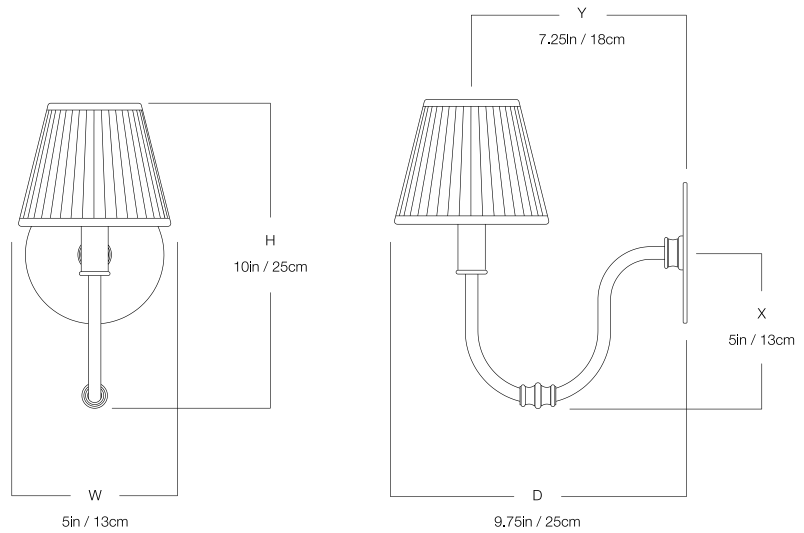

THE URBAN ELECTRIC CO.

BELLE MEADE

BELLE MEADE

WALL SMALL

AH-6100WS

DIMENSIONS

Width	5in
Height	10in
Depth	9.75in
X	5in
Y	7.25in
Z	0in

MOUNTING

Recommended Installers	1
Weight	2lbs
Backplate	4.5in x 0in
Junction Box	4in oct/rnd

LAMP / WIRING

Max Wattage	(1) 60W C
Ships with complimentary LED bulb	

RATING

Suitable for DAMP locations

UL Listed

BELLE MEADE

WALL LARGE

AH-6100WL

DIMENSIONS

Width	8.5in
Height	16.75in
Depth	11.5in
X	10.5in
Y	8.5in
Z	0in

MOUNTING

Recommended Installers	1
Weight	2lbs
Backplate	4.5in x 0in
Junction Box	4in oct/rnd

LAMP / WIRING

Max Wattage (1) 60W C