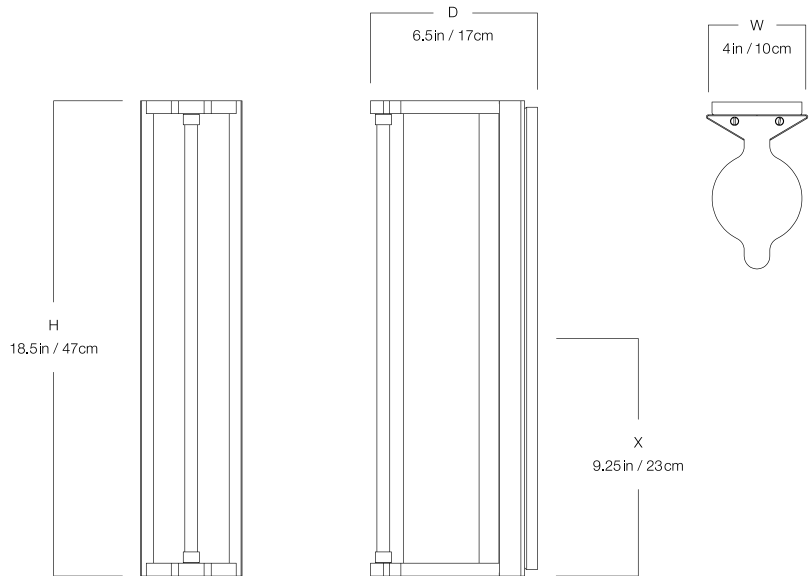

# BEXLEY

WALL REGULAR

MA-1510WR

## DIMENSIONS

Width	4in
Height	18.5in
Depth	6.5in
X	9.25in

## MOUNTING

Recommended Installers	2
Weight	11 lbs
Backplate	3.5in x 18in
Junction Box	2in x 4in rect