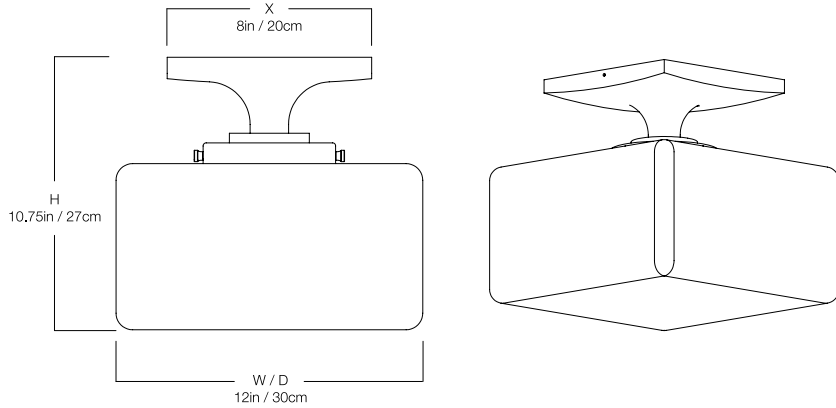

THE URBAN ELECTRIC COMPANY

BOXER

BOXER

HANG REGULAR

UE-2168HR

DIMENSIONS

Width	12in
Height	10.75in
Depth	12in
X	8in

MOUNTING

Recommended Installers	2
Weight	16lbs
Canopy	8in x 3in
Junction Box	4in oct/rnd

LAMP / WIRING

Max Wattage	(1) 60W S
-------------	-----------

Ships with complimentary LED bulb

RATING

Suitable for DAMP locations