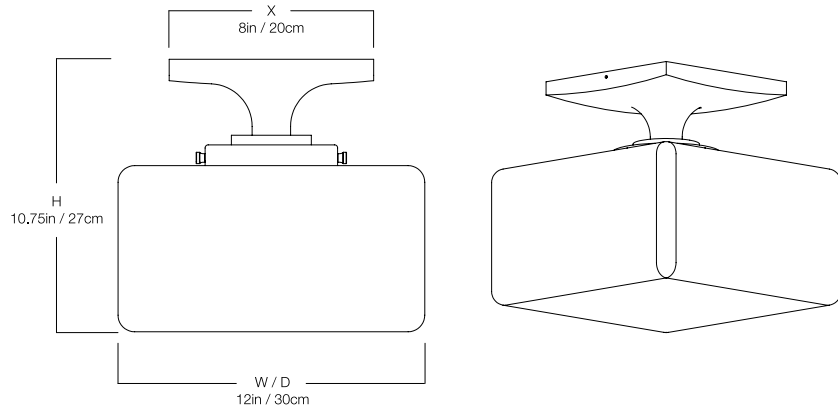

THE URBAN ELECTRIC C^o.

BOXER

BOXER

HANG REGULAR

UE-2168HR

DIMENSIONS

Width	12in
Height	10.75in
Depth	12in
X	8in

MOUNTING

Recommended Installers	2
Weight	16lbs
Canopy	8in dia
Junction Box	4in oct/rnd

LAMP / WIRING

Ships with complimentary LED bulb

RATING

Suitable for DAMP locations

UL Listed