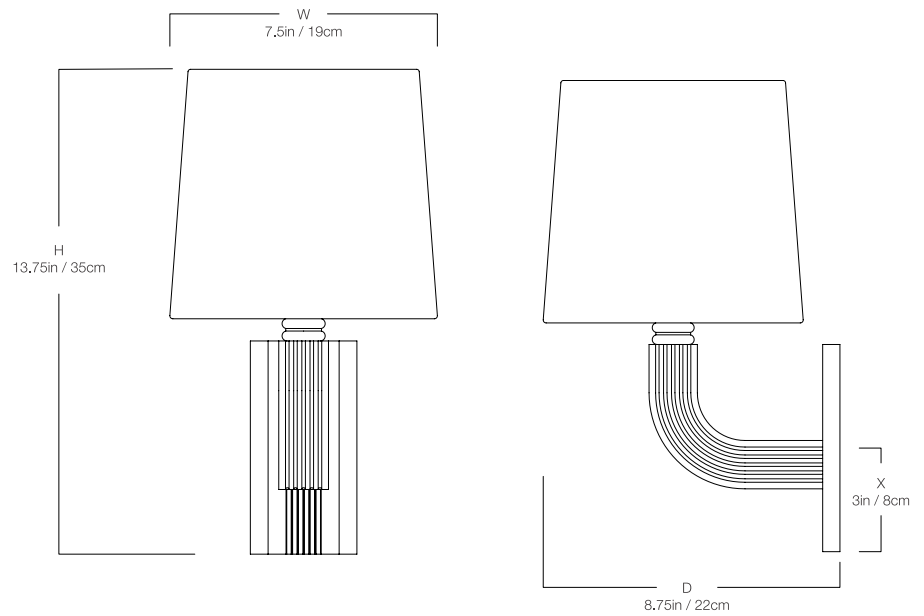

CORSO

WALL REGULAR

UE-2383WR

DIMENSIONS

Width	7.5in
Height	13.75in
Depth	8.75in
X	3in

MOUNTING

Recommended Installers	1
Weight	6lbs
Backplate	3in x 6in
Junction Box	2in x 4in rect

LAMP / WIRING

Max Wattage	(1) 60W C
Ships with complimentary LED bulb