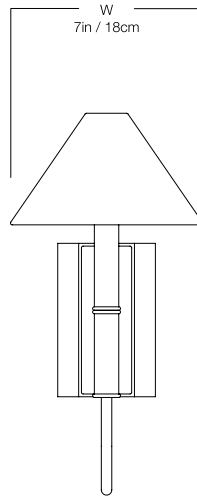

THE URBAN ELECTRIC C^o.

EDINA V.2

EDINA V.2

WALL REGULAR

MA-9481WR

DIMENSIONS

Width	7in
Height	13.75in
Depth	8.25in
X	5in
Y	6.25in

MOUNTING

Recommended Installers	1
Weight	4lbs
Backplate	3.5in x 5.5in
Junction Box	2in x 4in rect

LAMP / WIRING

Max Wattage (1) 60W C
Ships with complimentary LED bulb

RATING

Suitable for DAMP locations

UL Listed