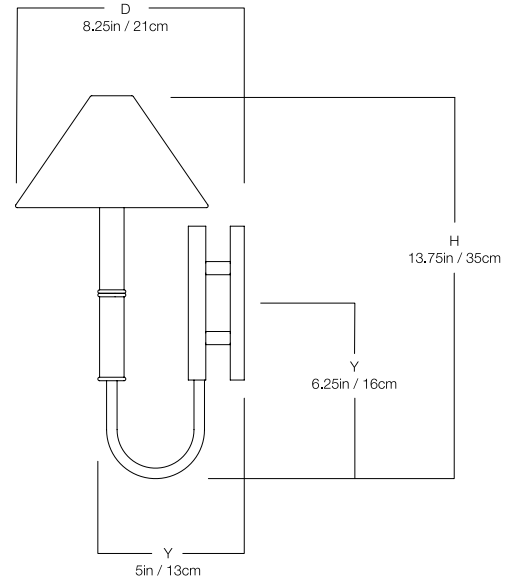

THE URBAN ELECTRIC C^o.

EDINA V.2

EDINA V.2

WALL REGULAR

MA-9481WR

DIMENSIONS

Width	7in
Height	13.75in
Depth	8.25in
X	5in
Y	6.25in

MOUNTING

Recommended Installers	1
Weight	4lbs
Backplate	3.5in x 5.5in
Junction Box	2in x 4in rect

LAMP / WIRING

Max Wattage (1) 60W C
Ships with complimentary LED bulb

RATING

Suitable for DAMP locations

UL Listed