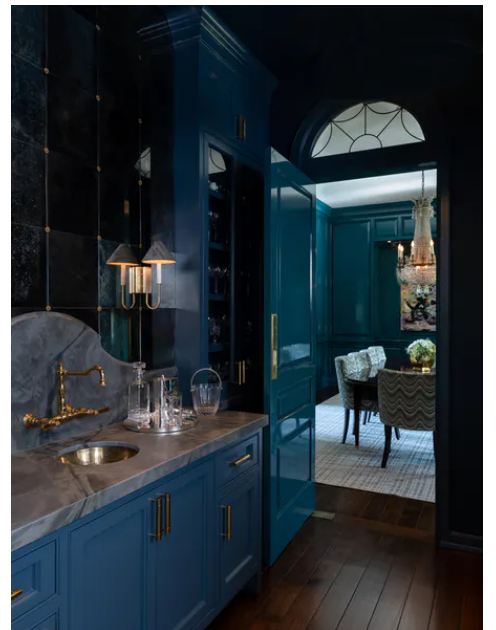

THE URBAN ELECTRIC C^o.

EDINA

EDINA

WALL REGULAR

MA-9480WR

DIMENSIONS

Width	7in
Height	13.5in
Depth	8in
X	6.25in
Y	5in

MOUNTING