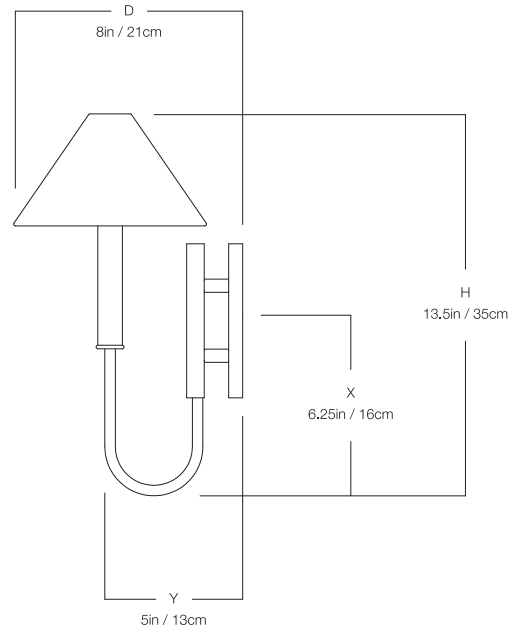

THE URBAN ELECTRIC C^o.

EDINA

EDINA

WALL REGULAR

MA-9480WR

DIMENSIONS

Width	7in
Height	13.5in
Depth	8in
X	6.25in
Y	5in

MOUNTING

Recommended Installers	1
Weight	4lbs
Backplate	3.5in x 5.5in
Junction Box	2in x 4in rect

LAMP / WIRING

Max Wattage (1) 60W C
Ships with complimentary LED bulb

RATING

Suitable for DAMP locations

UL Listed