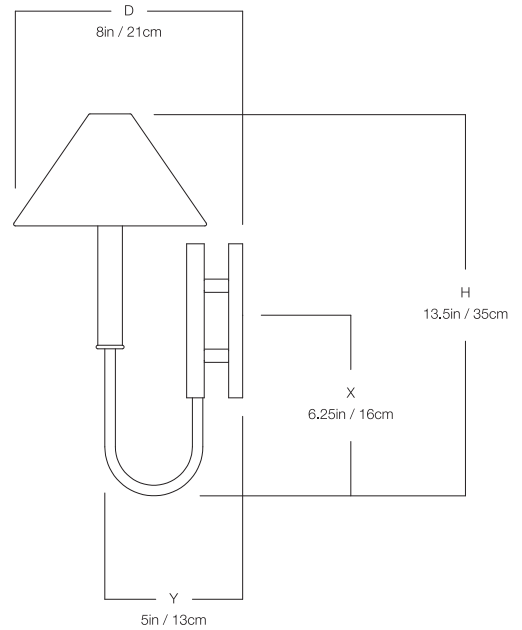

THE URBAN ELECTRIC COMPANY

EDINA

EDINA

WALL REGULAR

MA-9480WR

DIMENSIONS

Width	7in
Height	13.5in
Depth	8in
X	6.25in
Y	5in

MOUNTING

Recommended Installers	1
Weight	4lbs
Backplate	3.5in x 5.5in
Junction Box	2in x 4in rect

LAMP / WIRING

Max Wattage (1) 60W C
Ships with complimentary LED bulb

RATING

Suitable for DAMP locations

UL Listed