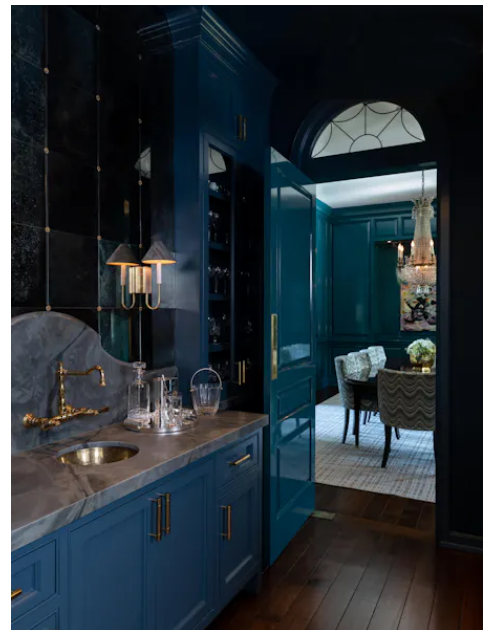

THE URBAN ELECTRIC COMPANY

EDINA

EDINA

WALL REGULAR

MA-9480WR

DIMENSIONS

Width	7in
Height	13.5in
Depth	8in
X	6.25in
Y	5in

MOUNTING