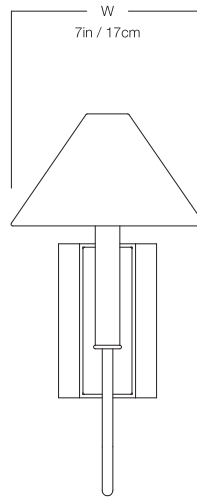

THE URBAN ELECTRIC COMPANY

EDINA

EDINA

WALL REGULAR

MA-9480WR

DIMENSIONS

Width	7in
Height	13.5in
Depth	8in
X	6.25in
Y	5in

MOUNTING

Recommended Installers	1
Weight	4lbs
Backplate	3.5in x 5.5in
Junction Box	2in x 4in rect

LAMP / WIRING

Max Wattage (1) 60W C
Ships with complimentary LED bulb

RATING

Suitable for DAMP locations

UL Listed