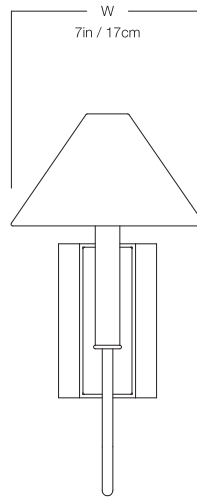

THE URBAN ELECTRIC C^o.

EDINA

EDINA

WALL REGULAR

MA-9480WR

DIMENSIONS

Width	7in
Height	13.5in
Depth	8in
X	6.25in
Y	5in

MOUNTING

Recommended Installers	1
Weight	4lbs
Backplate	3.5in x 5.5in
Junction Box	2in x 4in rect

LAMP / WIRING

Max Wattage (1) 60W C
Ships with complimentary LED bulb

RATING

Suitable for DAMP locations

UL Listed