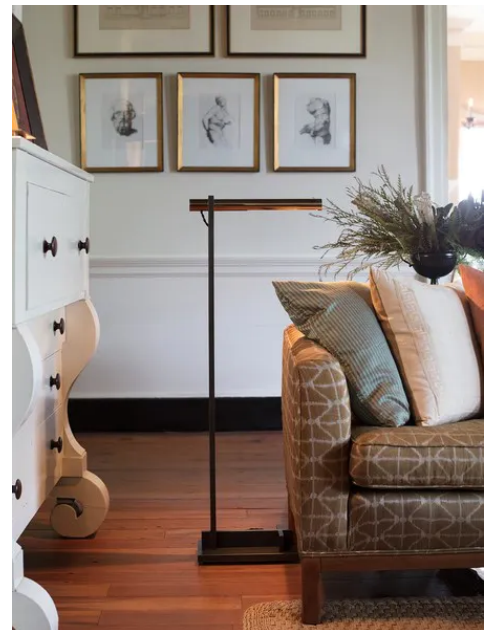

THE URBAN ELECTRIC CO.

ERDDIG FLOOR

ERDDIG FLOOR

REGULAR

SG-1214FR

DIMENSIONS

Width	15in
Height	42in
Depth	6in
X	11.75in

MOUNTING