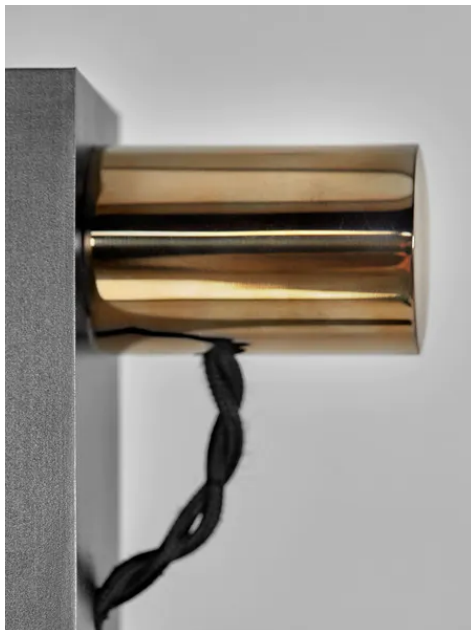

THE URBAN ELECTRIC CO.

ERDDIG FLOOR

ERDDIG FLOOR

REGULAR

SG-1214FR

DIMENSIONS

Width	15in
Height	42in
Depth	6in
X	11.75in

MOUNTING

Recommended Installers	1
Weight	34lbs

LAMP / WIRING

Max Wattage	(1) 25W C
Ships with complimentary LED bulb	

RATING

Not Rated