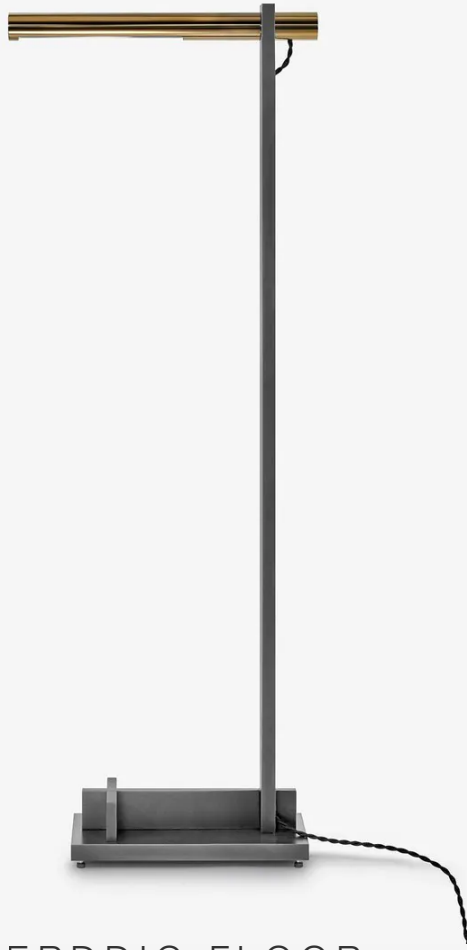

THE URBAN ELECTRIC CO.

ERDDIG FLOOR

ERDDIG FLOOR

REGULAR

SG-1214FR

DIMENSIONS

Width	15in
Height	42in
Depth	6in
X	11.75in

MOUNTING

Recommended Installers	1
Weight	34lbs

LAMP / WIRING

Max Wattage	(1) 25W C
Ships with complimentary LED bulb	

RATING

Not Rated