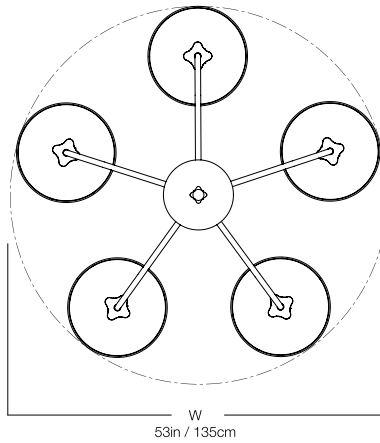

LAMP / WIRING

Max Wattage (10) 60W S

Ships with complimentary LED bulbs