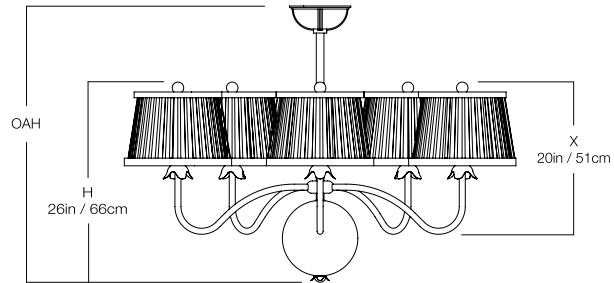

THE URBAN ELECTRIC COMPANY

FEDERAL ROUND

FEDERAL ROUND

HANG REGULAR

KF-2505HR

DIMENSIONS

Width	53in
Height	26in
X	20in

MOUNTING

Recommended Installers	2
Weight	87lbs
Canopy	8in dia
Junction Box	4in oct/rnd

WARNING: HEAVY

*Safety cable must attach to building structure.

*Appropriately rated, heavy duty junction box required.

LAMP / WIRING

Max Wattage (10) 60W S

Ships with complimentary LED bulbs

RATING

Suitable for DAMP locations

UL Listed