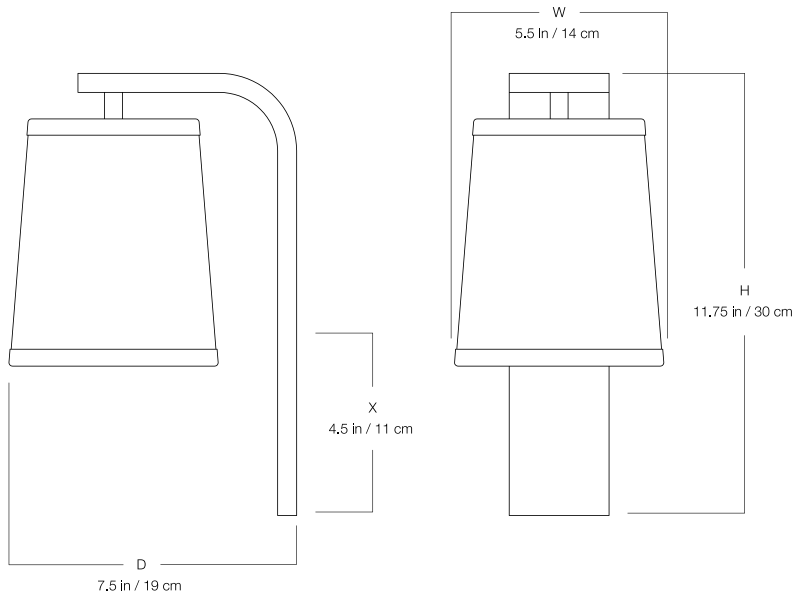

## DIMENSIONS

Width	5.5in
Height	11.75in
Depth	7.5in
X	4.5in

## MOUNTING

Recommended Installers	1
Weight	6lbs
Backplate	2.75in x 9in
Junction Box	2in x 4in rect