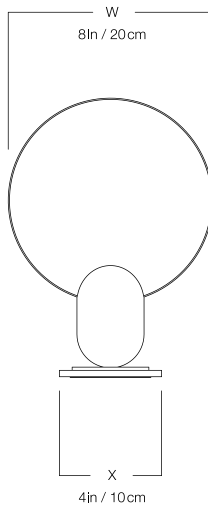

THE URBAN ELECTRIC C^o.

JENNIFER TABLE

JENNIFER TABLE

REGULAR

MA-1936TR

DIMENSIONS

Width	8in
Height	11in
Depth	3.75in

MOUNTING

Recommended Installers	1
Weight	3lbs
Canopy	
Backplate	
Junction Box	

LAMP / WIRING

Max Wattage	(1) 60W C
Ships with complimentary LED bulb	

RATING

Suitable for DRY locations

UL Listed

PATENTS

This fixture is Patented with the United States Patent and Trademark Office.
Patent No. D917,773 April 27, 2021