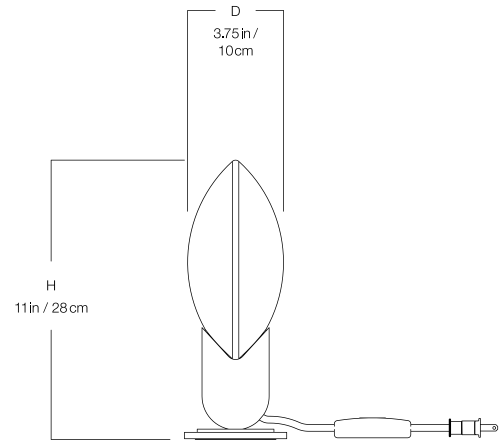

THE URBAN ELECTRIC C^o.

JENNIFER TABLE

JENNIFER TABLE

REGULAR

MA-1936TR

DIMENSIONS

Width	8in
Height	11in
Depth	3.75in

MOUNTING

Recommended Installers	1
Weight	3lbs
Canopy	
Backplate	
Junction Box	

LAMP / WIRING

Max Wattage	(1) 60W C
Ships with complimentary LED bulb	

RATING

Suitable for DRY locations

UL Listed

PATENTS

This fixture is Patented with the United States Patent and Trademark Office.
Patent No. D917,773 April 27, 2021