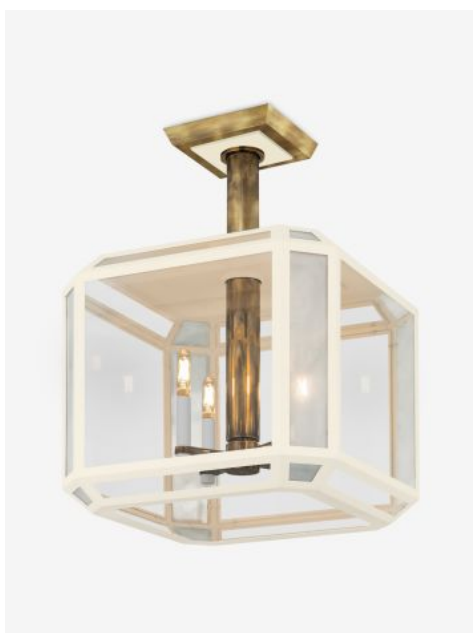

THE URBAN ELECTRIC COMPANY

KIBBLE

KIBBLE

HANG REGULAR

UE-2258HR

DIMENSIONS

Width 17in
Height 16.5in

MOUNTING

Recommended Installers 3
Weight 32lbs
Canopy 9.25in x 9.25in
Junction Box 4in oct/rnd

LAMP / WIRING

Max Wattage (4) 60W C
Ships with complimentary LED bulbs

RATING

Suitable for DAMP locations

UL Listed