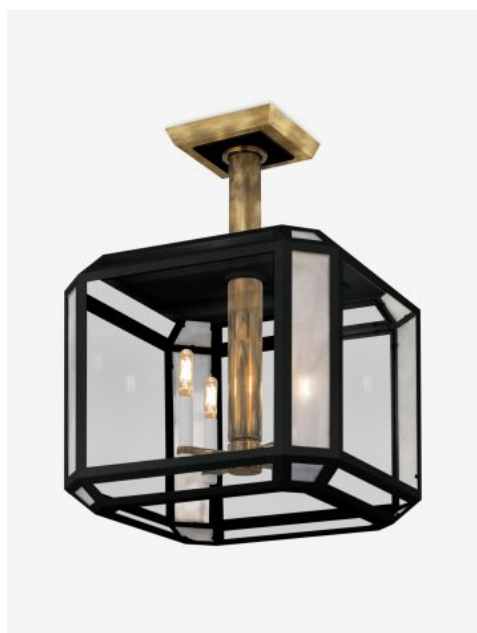

THE URBAN ELECTRIC COMPANY

KIBBLE

KIBBLE

HANG REGULAR

UE-2258HR

DIMENSIONS

Width 17in
Height 16.5in

MOUNTING

Recommended Installers 3
Weight 32lbs
Canopy 9.25in x 9.25in
Junction Box 4in oct/rnd

LAMP / WIRING

Max Wattage (4) 60W C
Ships with complimentary LED bulbs

RATING

Suitable for DAMP locations

UL Listed