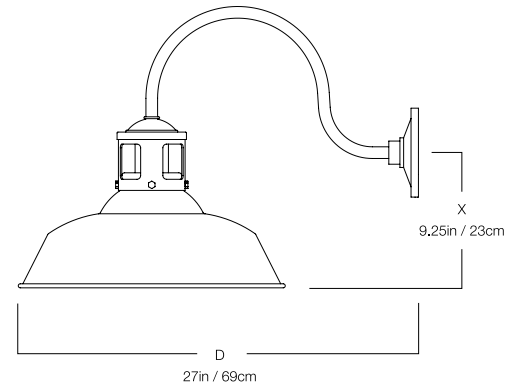

THE URBAN ELECTRIC COMPANY

MAC WALL

MAC WALL

REGULAR

MA-1318WR

DIMENSIONS

Width	18in
Height	19in
Depth	27in
X	9.25in

MOUNTING

Recommended Installers	2
Weight	15lbs
Backplate	6in dia
Junction Box	4in oct/rnd

LAMP / WIRING

Max Wattage	(1) 60W S
Ships with complimentary incandescent bulb	

RATING

Suitable for DAMP locations

UL Listed