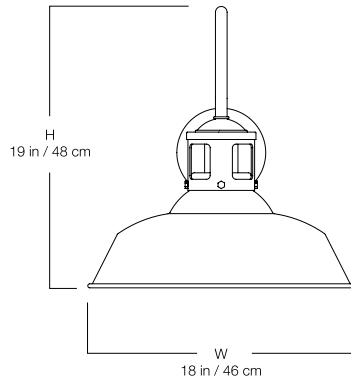

THE URBAN ELECTRIC COMPANY

MAC WALL

MAC WALL

REGULAR

MA-1318WR

DIMENSIONS

Width	18in
Height	19in
Depth	27in
X	9.25in

MOUNTING

Recommended Installers	2
Weight	15lbs
Backplate	6in dia
Junction Box	4in oct/rnd

LAMP / WIRING

Max Wattage	(1) 60W S
Ships with complimentary incandescent bulb	

RATING

Suitable for DAMP locations

UL Listed