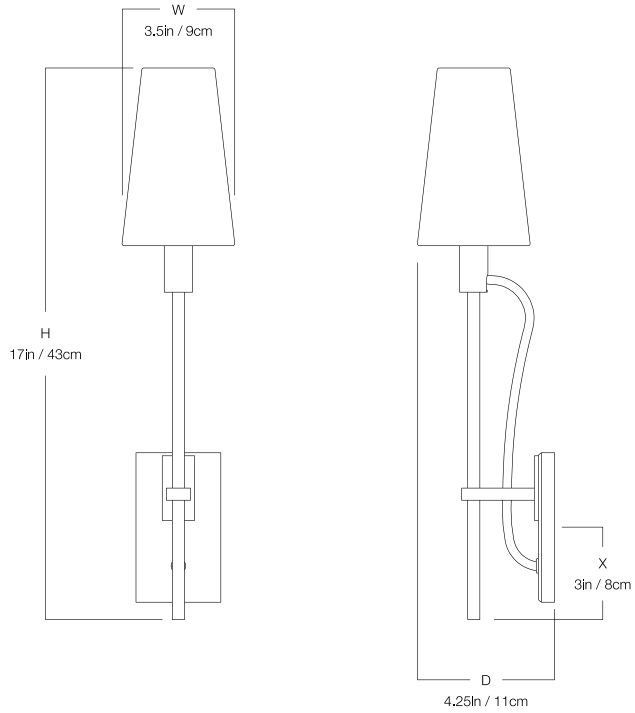

THE URBAN ELECTRIC COMPANY

MATCHSTICK

MATCHSTICK

WALL REGULAR - HARD-WIRED

MA-1855WR

DIMENSIONS

Width	3.5in
Height	17in
Depth	4.25in
X	3in

MOUNTING

Recommended Installers	1
Weight	2lbs
Backplate	2.5in x 4.5in
Junction Box	2in x 4in rect

LAMP / WIRING

Max Wattage (1) 40W C
Ships with complimentary LED bulb

RATING

Suitable for DAMP locations

UL Listed

PATENTS

This fixture has been filed with the United States Patent and Trademark Office, U.S. Pat. Pen. (U.S. Appl. No. 29/660,699)

MATCHSTICK

WALL REGULAR - SOFT-WIRED

MA-1854WR

DIMENSIONS

Width	3.5in
Height	17in
Depth	3.75in
X	4in

MOUNTING

Recommended Installers	1
Weight	1lbs
Backplate	1in x 2in
Junction Box	

LAMP / WIRING

Max Wattage	(1) 40W C
Ships with complimentary LED bulb	

RATING

Not Rated
ADA compliant

PATENTS

This fixture has been filed with the United States Patent and Trademark Office, U.S. Pat. Pen. (U.S. Appl. No. 29/660,699)