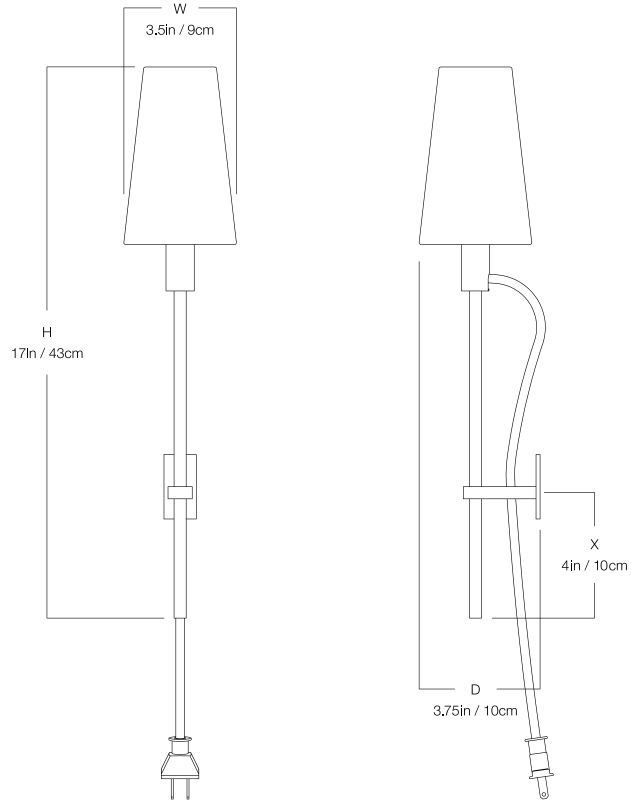

THE URBAN ELECTRIC COMPANY

MATCHSTICK

MATCHSTICK

WALL REGULAR - HARD-WIRED

MA-1855WR

DIMENSIONS

Width	3.5in
Height	17in
Depth	4.25in
X	3in

MOUNTING

Recommended Installers	1
Weight	2lbs
Backplate	2.5in x 4.5in
Junction Box	2in x 4in rect

LAMP / WIRING

Max Wattage (1) 40W C
Ships with complimentary LED bulb

RATING

Suitable for DAMP locations

UL Listed

PATENTS

This fixture has been filed with the United States Patent and Trademark Office, U.S. Pat. Pen. (U.S. Appl. No. 29/660,699)

MATCHSTICK

WALL REGULAR - SOFT-WIRED

MA-1854WR

DIMENSIONS

Width	3.5in
Height	17in
Depth	3.75in
X	4in

MOUNTING

Recommended Installers	1
Weight	1lbs
Backplate	1in x 2in
Junction Box	

LAMP / WIRING

Max Wattage	(1) 40W C
Ships with complimentary LED bulb	

RATING

Not Rated
ADA compliant

PATENTS

This fixture has been filed with the United States Patent and Trademark Office, U.S. Pat. Pen. (U.S. Appl. No. 29/660,699)