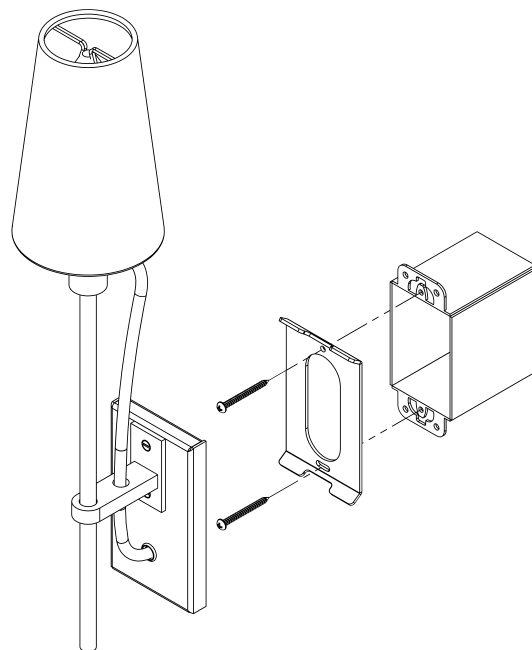

THE URBAN ELECTRIC COMPANY

MATCHSTICK

MATCHSTICK

WALL REGULAR - HARD-WIRED

MA-1855WR

DIMENSIONS

Width	3.5in
Height	17in
Depth	4.25in
X	3in

MOUNTING

Recommended Installers	1
Weight	2lbs
Backplate	2.5in x 4.5in
Junction Box	2in x 4in rect

LAMP / WIRING

Max Wattage (1) 40W C
Ships with complimentary LED bulb

RATING

Suitable for DAMP locations

UL Listed

PATENTS

This fixture has been filed with the United States Patent and Trademark Office, U.S. Pat. Pen. (U.S. Appl. No. 29/660,699)

MATCHSTICK

WALL REGULAR - SOFT-WIRED

MA-1854WR

DIMENSIONS

Width	3.5in
Height	17in
Depth	3.75in
X	4in

MOUNTING

Recommended Installers	1
Weight	1lbs
Backplate	1in x 2in
Junction Box	

LAMP / WIRING

Max Wattage	(1) 40W C
Ships with complimentary LED bulb	

RATING

Not Rated
ADA compliant

PATENTS

This fixture has been filed with the United States Patent and Trademark Office, U.S. Pat. Pen. (U.S. Appl. No. 29/660,699)