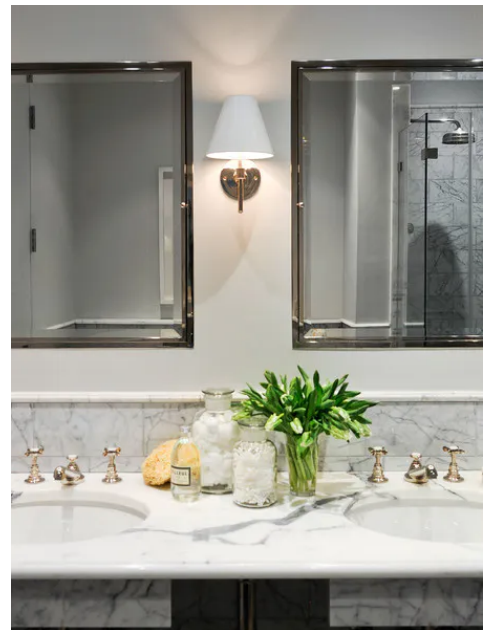

# MEL

WALL REGULAR

MM-8022WR

## DIMENSIONS

Width	7in
Height	12in
Depth	7.75in
X	4in
Y	4.75in