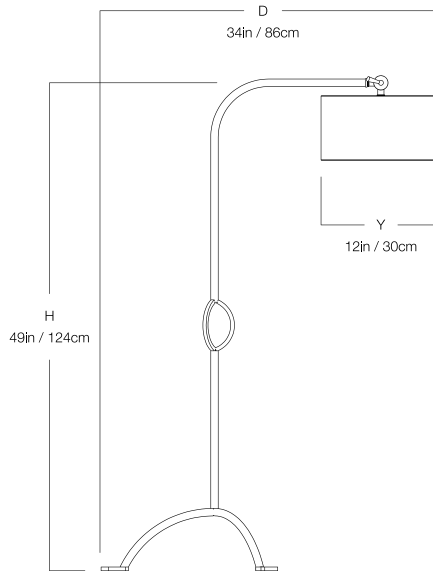

THE URBAN ELECTRIC C^o.

MIDDLETON

MIDDLETON

FLOOR REGULAR

MA-8400FR

DIMENSIONS

Width	20.5in
Height	49in
Depth	34in
X	6.5in
Y	12in

MOUNTING

Recommended Installers	1
Weight	9lbs
Canopy	
Backplate	
Junction Box	

LAMP / WIRING

Max Wattage	(1) 60W S
Ships with complimentary LED bulb	

RATING

Not Rated