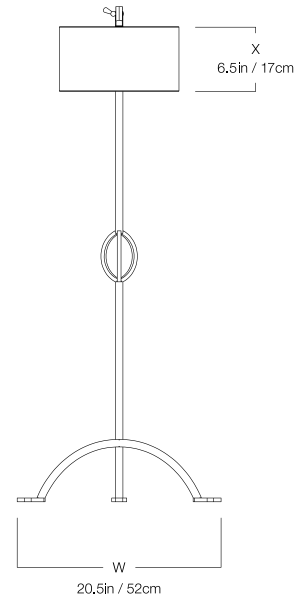

THE URBAN ELECTRIC C^o.

MIDDLETON

MIDDLETON

FLOOR REGULAR

MA-8400FR

DIMENSIONS

Width	20.5in
Height	49in
Depth	34in
X	6.5in
Y	12in

MOUNTING

Recommended Installers	1
Weight	9lbs
Canopy	
Backplate	
Junction Box	

LAMP / WIRING

Max Wattage	(1) 60W S
Ships with complimentary LED bulb	

RATING

Not Rated