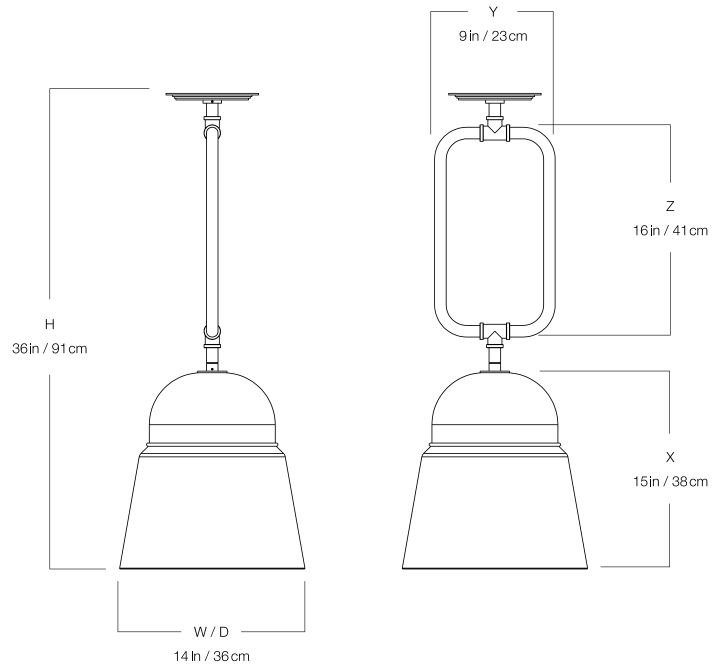

THE URBAN ELECTRIC C^o.

ORFORD HANG SINGLE

ORFORD HANG SINGLE

REGULAR

MB-1823HR

DIMENSIONS

Width	14in
Height	36in
Depth	14in
X	15in
Y	9in
Z	16in

MOUNTING

Recommended Installers	2
Weight	16lbs
Canopy	7in dia
Junction Box	4in oct/rnd

LAMP / WIRING

Max Wattage	(1) 60W S
Ships with complimentary LED bulb	

RATING

Suitable for DAMP locations

UL Listed

ORFORD HANG SINGLE

LARGE

MB-1823HL

DIMENSIONS

Width	14in
Height	48in
Depth	14in
X	15in
Y	9in
Z	28in

MOUNTING

Recommended Installers	2
Weight	18lbs
Canopy	7in dia
Junction Box	4in oct/rnd

LAMP / WIRING

Max Wattage	(1) 60W S
Ships with complimentary LED bulb	