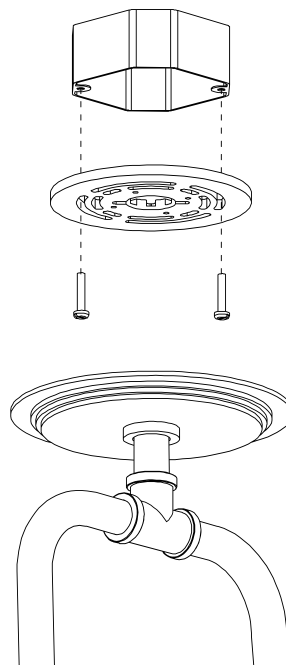

THE URBAN ELECTRIC C^o.

ORFORD HANG SINGLE

ORFORD HANG SINGLE

REGULAR

MB-1823HR

DIMENSIONS

Width	14in
Height	36in
Depth	14in
X	15in
Y	9in
Z	16in

MOUNTING

Recommended Installers	2
Weight	16lbs
Canopy	7in dia
Junction Box	4in oct/rnd

LAMP / WIRING

Max Wattage	(1) 60W S
Ships with complimentary LED bulb	

RATING

Suitable for DAMP locations

UL Listed

ORFORD HANG SINGLE

LARGE

MB-1823HL

DIMENSIONS

Width	14in
Height	48in
Depth	14in
X	15in
Y	9in
Z	28in

MOUNTING

Recommended Installers	2
Weight	18lbs
Canopy	7in dia
Junction Box	4in oct/rnd

LAMP / WIRING

Max Wattage	(1) 60W S
Ships with complimentary LED bulb	