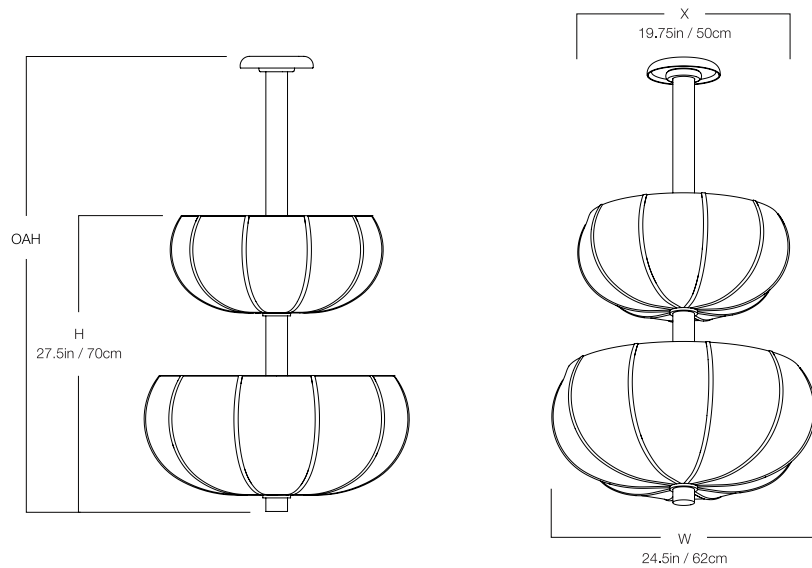

THE URBAN ELECTRIC COMPANY

PARLOR DOUBLE

PARLOR DOUBLE

HANG REGULAR

UE-2522HR

DIMENSIONS

Width	24.5in
Height	27.5in
X	19.75in

MOUNTING

Recommended Installers	2
Weight	23lbs
Canopy	6.75in dia
Junction Box	4in oct/rnd

LAMP / WIRING

Max Wattage	(4) 60W S
Ships with complimentary LED bulbs	

RATING

Suitable for DAMP locations

UL Listed