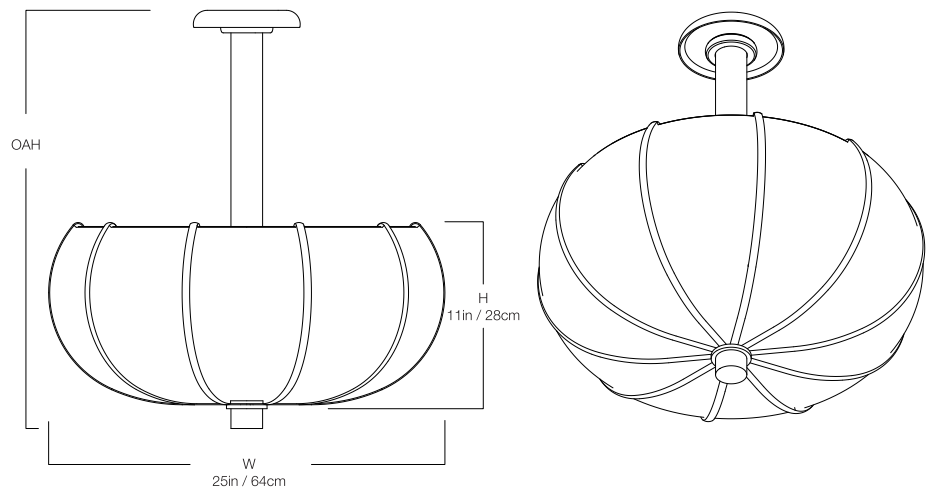

THE URBAN ELECTRIC COMPANY

PARLOR V.1

PARLOR V.1

PARLOR V.1 HANG LARGE

UE-2369HL

DIMENSIONS

Width	25in
Height	11in

MOUNTING

Recommended Installers	2
Weight	11lbs
Canopy	6.75in dia
Junction Box	4in oct/rnd

LAMP / WIRING

Max Wattage	(1) 60W S
Ships with complimentary LED bulb	

RATING

Suitable for DAMP locations

UL Listed

PARLOR V.1

PARLOR V.1 HANG REGULAR

UE-2369HR

DIMENSIONS

Width	19.5in
Height	9in

MOUNTING

Recommended Installers	2
Weight	11lbs
Canopy	6.75in dia
Junction Box	4in oct/rnd

LAMP / WIRING

Max Wattage	(1) 60W S
Ships with complimentary LED bulb	