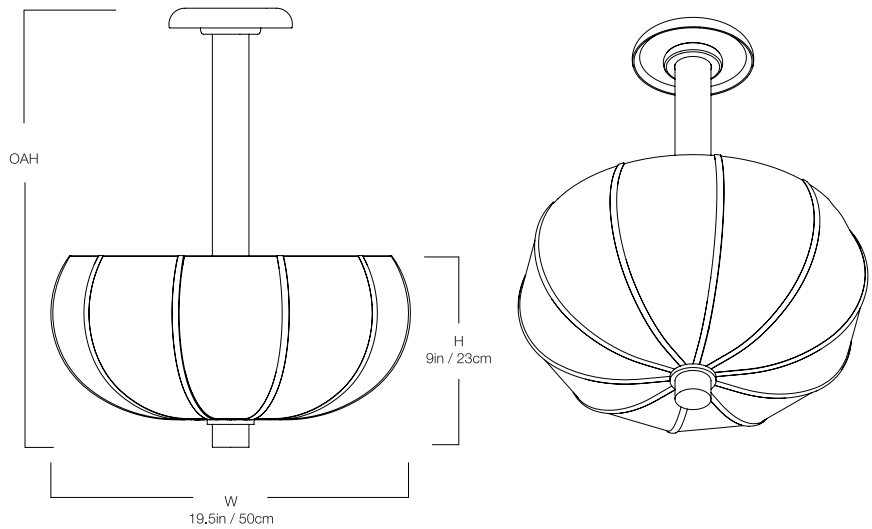

THE URBAN ELECTRIC COMPANY

PARLOR V.1

PARLOR V.1

PARLOR V.1 HANG LARGE

UE-2369HL

DIMENSIONS

Width	25in
Height	11in

MOUNTING

Recommended Installers	2
Weight	11lbs
Canopy	6.75in dia
Junction Box	4in oct/rnd

LAMP / WIRING

Max Wattage	(1) 60W S
Ships with complimentary LED bulb	

RATING

Suitable for DAMP locations

UL Listed

PARLOR V.1

PARLOR V.1 HANG REGULAR

UE-2369HR

DIMENSIONS

Width	19.5in
Height	9in

MOUNTING

Recommended Installers	2
Weight	11lbs
Canopy	6.75in dia
Junction Box	4in oct/rnd

LAMP / WIRING

Max Wattage	(1) 60W S
Ships with complimentary LED bulb	