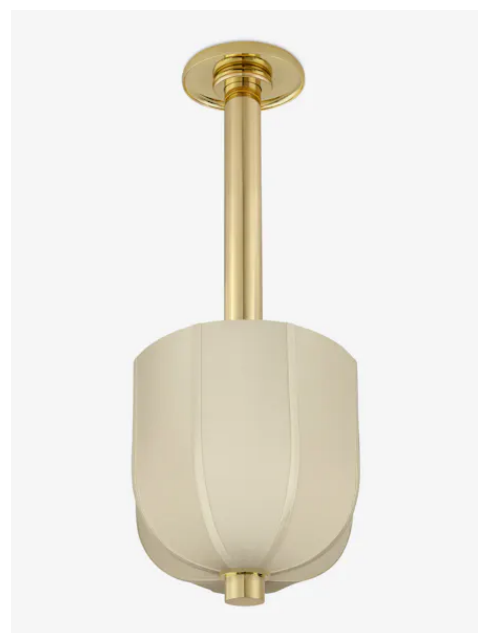

THE URBAN ELECTRIC COMPANY

PARLOR V.2

PARLOR V.2

HANG REGULAR

UE-2372HR

DIMENSIONS

Width	12.5in
Height	11.25in

MOUNTING

Recommended Installers	2
Weight	10lbs
Canopy	6.75in x 0in
Junction Box	4in oct/rnd

LAMP / WIRING

Max Wattage	(1) 60W S
Ships with complimentary LED bulb	

RATING

Suitable for DAMP locations

UL Listed