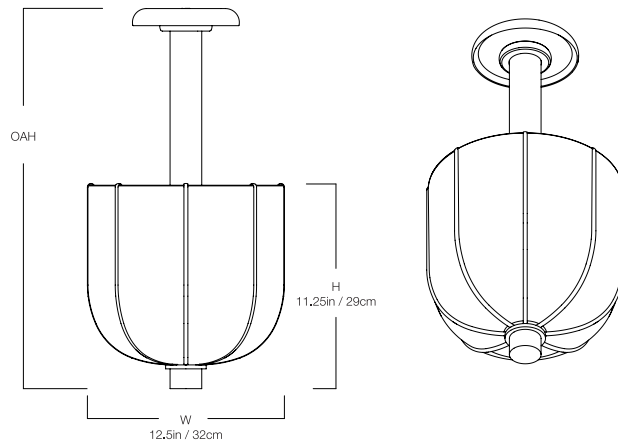

THE URBAN ELECTRIC COMPANY

PARLOR V.2

PARLOR V.2

HANG REGULAR

UE-2372HR

DIMENSIONS

Width	12.5in
Height	11.25in

MOUNTING

Recommended Installers	2
Weight	10lbs
Canopy	6.75in x 0in
Junction Box	4in oct/rnd

LAMP / WIRING

Max Wattage	(1) 60W S
Ships with complimentary LED bulb	

RATING

Suitable for DAMP locations

UL Listed