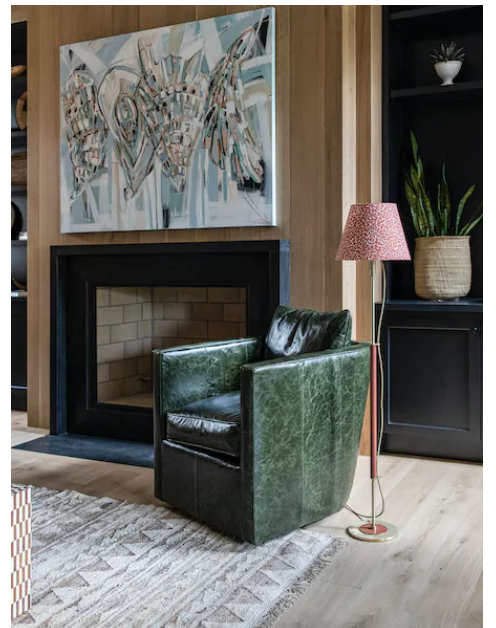

THE URBAN ELECTRIC CO.

PENCOMBE FLOOR

PENCOMBE FLOOR

REGULAR

MA-1956FR

DIMENSIONS

Width	8in
Height	53.25in
X	12in
Y	9in

MOUNTING