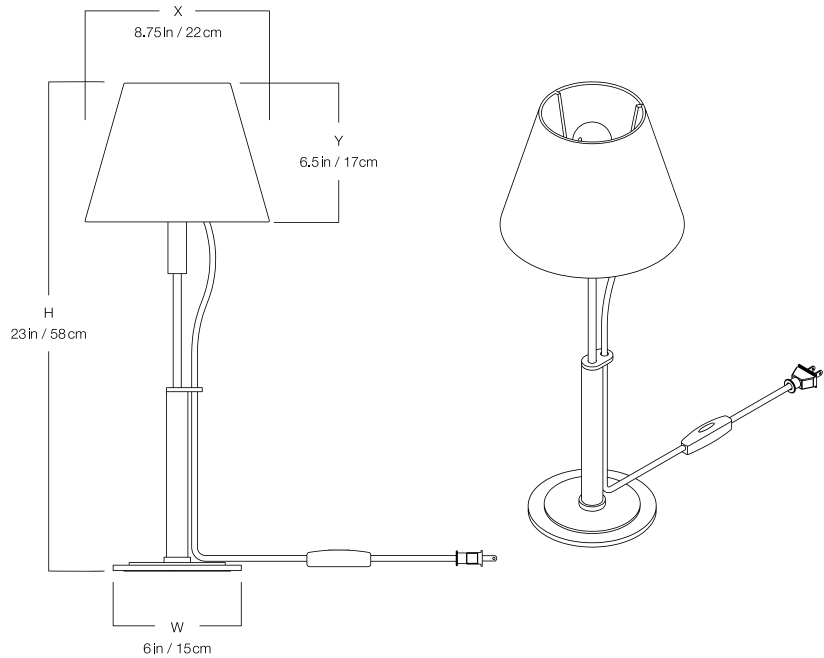

THE URBAN ELECTRIC C^o.

PENCOMBE TABLE

PENCOMBE TABLE

REGULAR

MA-1956TR

DIMENSIONS

Width	6in
Height	23in
X	8.75in
Y	6.5in

MOUNTING

Recommended Installers	1
Weight	5lbs

LAMP / WIRING

Max Wattage	(1) 40W S
Ships with complimentary LED bulb	

RATING

Suitable for DRY locations

UL Listed