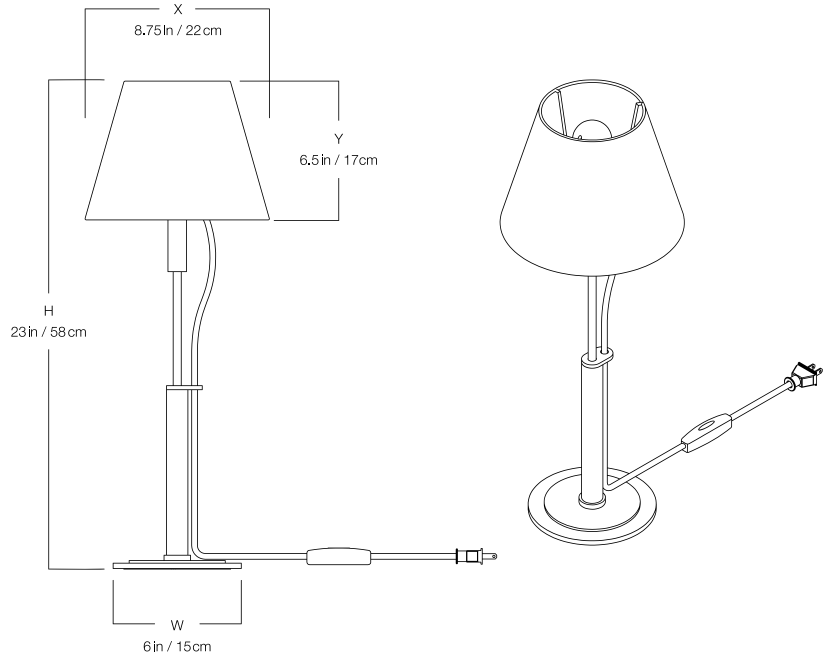

THE URBAN ELECTRIC COMPANY

PENCOMBE TABLE

PENCOMBE TABLE

REGULAR

MA-1956TR

DIMENSIONS

Width	6in
Height	23in
X	8.75in
Y	6.5in

MOUNTING

Recommended Installers	1
Weight	5lbs
Canopy	
Backplate	
Junction Box	

LAMP / WIRING

Max Wattage	(1) 40W S
Ships with complimentary LED bulb	

RATING

Suitable for DRY locations

UL Listed