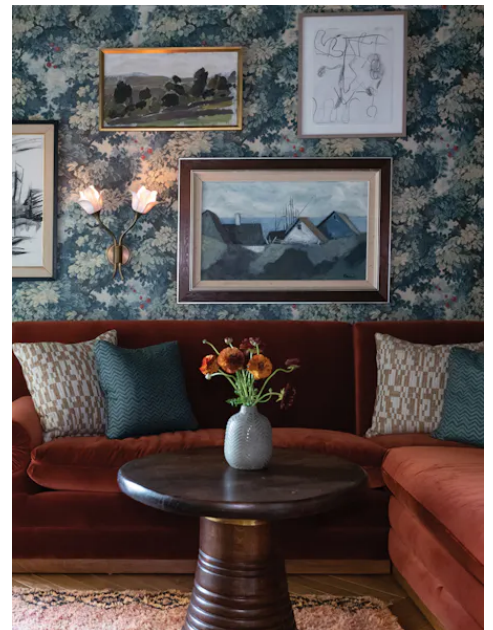

# POSY DOUBLE

WALL REGULAR

UE-2106WR

## DIMENSIONS

Width	15in
Height	16.75in
Depth	6.75in
X	4.5in