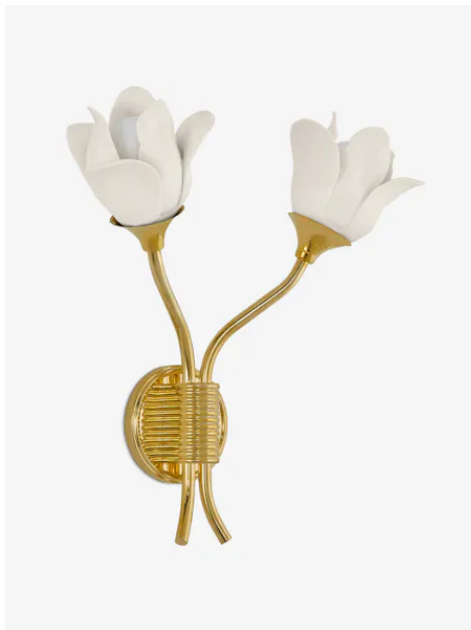

# POSY DOUBLE

WALL REGULAR

UE-2106WR

## DIMENSIONS

Width	15in
Height	16.75in
Depth	6.75in
X	4.5in

## MOUNTING

Recommended Installers	1
Weight	9lbs
Backplate	4.5in x 0in
Junction Box	4in oct/rnd

## LAMP / WIRING

Max Wattage	(2) 60W C
Ships with complimentary LED bulbs	