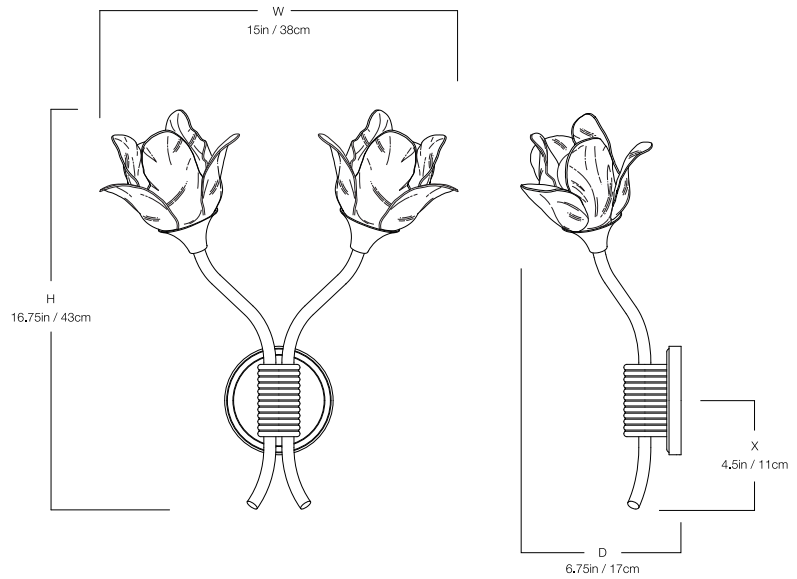

POSY DOUBLE

WALL REGULAR

UE-2106WR

DIMENSIONS

Width	15in
Height	16.75in
Depth	6.75in
X	4.5in

MOUNTING

Recommended Installers	1
Weight	9lbs
Backplate	4.5in x 0in
Junction Box	4in oct/rnd