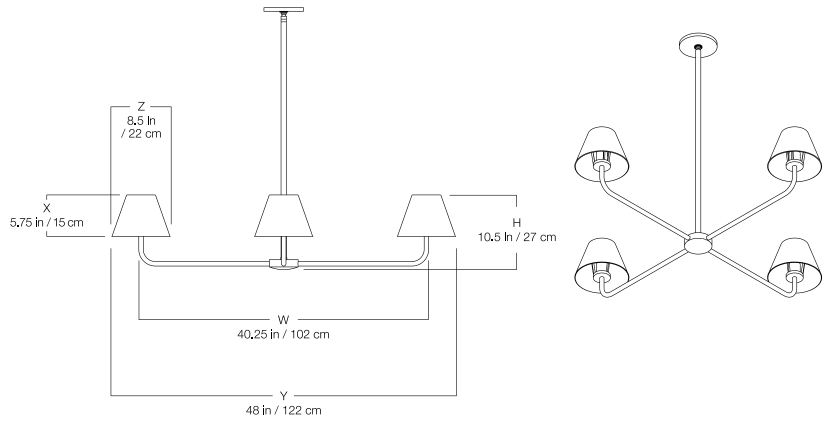

THE URBAN ELECTRIC C^o.

QUAD ARM BELDI

QUAD ARM BELDI

HANG REGULAR - METAL

NK-1970HR

DIMENSIONS

Width	40.25in
Height	10.5in
X	5.75in
Y	48in
Z	8.5in

MOUNTING

Recommended Installers	2
Weight	22lbs
Canopy	5.5in dia
Junction Box	4in oct/rnd

LAMP / WIRING

Max Wattage (4) 60W S
Ships with complimentary LED bulbs

RATING

Suitable for DAMP locations

UL Listed

QUAD ARM BELDI

HANG REGULAR - FABRIC

NK-1971HR

DIMENSIONS

Width	40.25in
Height	10.5in
X	5.75in
Y	48in
Z	8.5in

MOUNTING

Recommended Installers	2
Weight	22lbs
Canopy	5.5in x 0in
Junction Box	4in oct/rnd

LAMP / WIRING

Max Wattage (4) 60W S
Ships with complimentary LED bulbs