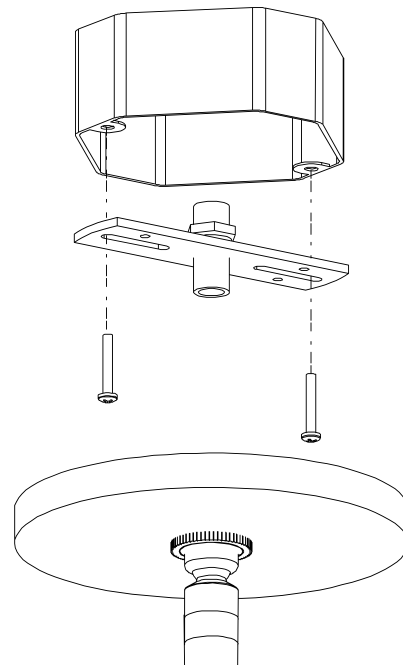

THE URBAN ELECTRIC C^o.

QUAD ARM BELDI

QUAD ARM BELDI

HANG REGULAR - METAL

NK-1970HR

DIMENSIONS

Width	40.25in
Height	10.5in
X	5.75in
Y	48in
Z	8.5in

MOUNTING

Recommended Installers	2
Weight	22lbs
Canopy	5.5in dia
Junction Box	4in oct/rnd

LAMP / WIRING

Max Wattage (4) 60W S
Ships with complimentary LED bulbs

RATING

Suitable for DAMP locations

UL Listed

QUAD ARM BELDI

HANG REGULAR - FABRIC

NK-1971HR

DIMENSIONS

Width	40.25in
Height	10.5in
X	5.75in
Y	48in
Z	8.5in

MOUNTING

Recommended Installers	2
Weight	22lbs
Canopy	5.5in x 0in
Junction Box	4in oct/rnd

LAMP / WIRING

Max Wattage (4) 60W S
Ships with complimentary LED bulbs