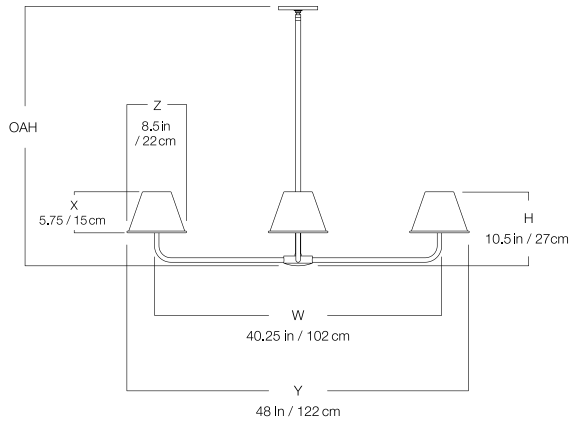

THE URBAN ELECTRIC C^o.

QUAD ARM BELDI

QUAD ARM BELDI

HANG REGULAR - METAL

NK-1970HR

DIMENSIONS

Width	40.25in
Height	10.5in
X	5.75in
Y	48in
Z	8.5in

MOUNTING

Recommended Installers	2
Weight	22lbs
Canopy	5.5in dia
Junction Box	4in oct/rnd

LAMP / WIRING

Max Wattage (4) 60W S
Ships with complimentary LED bulbs

RATING

Suitable for DAMP locations

UL Listed

QUAD ARM BELDI

HANG REGULAR - FABRIC

NK-1971HR

DIMENSIONS

Width	40.25in
Height	10.5in
X	5.75in
Y	48in
Z	8.5in

MOUNTING

Recommended Installers	2
Weight	22lbs
Canopy	5.5in x 0in
Junction Box	4in oct/rnd

LAMP / WIRING

Max Wattage (4) 60W S
Ships with complimentary LED bulbs