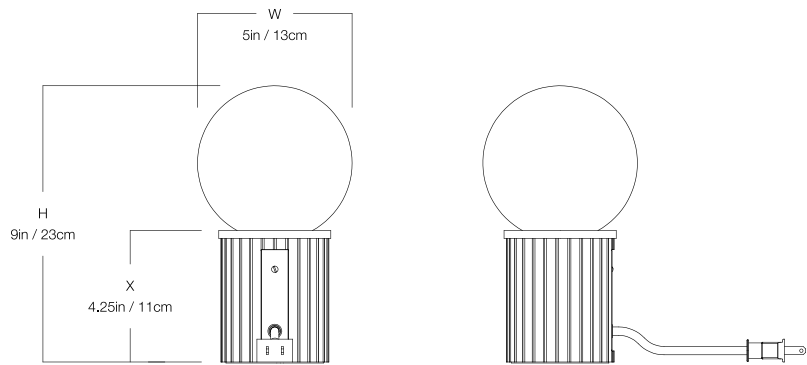

THE URBAN ELECTRIC C^o.

REX TABLE

REX TABLE

REGULAR

MA-1570TR

DIMENSIONS

Width	5in
Height	9in
X	4.25in

MOUNTING

Recommended Installers	1
Weight	6lbs

LAMP / WIRING

Max Wattage (1) 60W S

Ships with complimentary incandescent bulb

RATING

Suitable for DRY locations

UL Listed

PATENTS