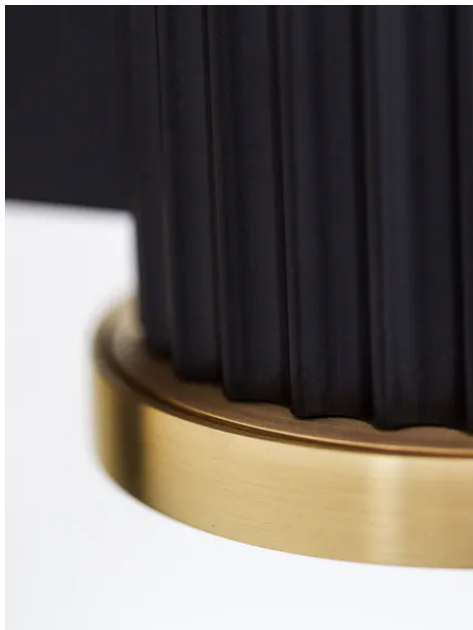

THE URBAN ELECTRIC C^o.

REX WALL

REX WALL

REGULAR

MA-1570WR

DIMENSIONS

Width	7in
Height	17.25in
Depth	10.5in
X	5.75in
Y	4in
Z	11.5in

MOUNTING

Recommended Installers	1
Weight	16lbs
Backplate	4in x 11.5in
Junction Box	2in x 4in rect

LAMP / WIRING

Max Wattage (2) 60W S
Ships with complimentary LED bulbs

RATING

Suitable for WET locations

UL Listed

PATENTS