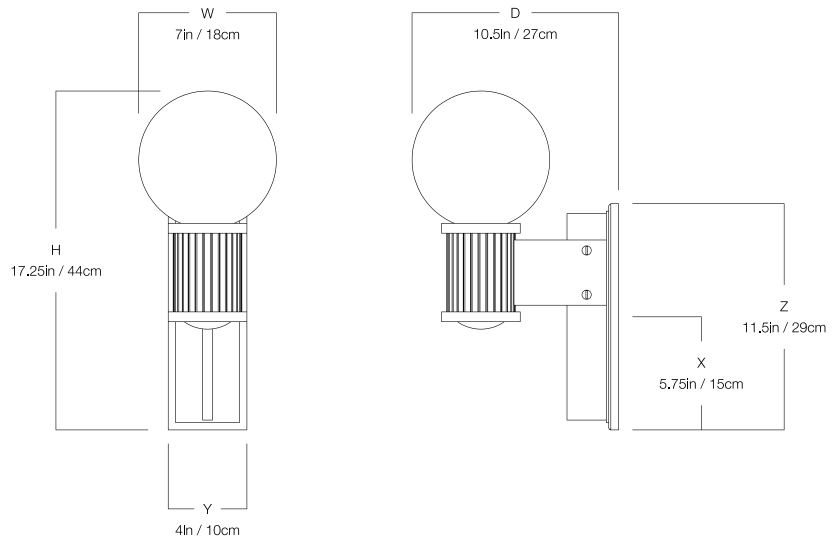

THE URBAN ELECTRIC C^o.

REX WALL

REX WALL

REGULAR

MA-1570WR

DIMENSIONS

Width	7in
Height	17.25in
Depth	10.5in
X	5.75in
Y	4in
Z	11.5in

MOUNTING

Recommended Installers	1
Weight	16lbs
Backplate	4in x 11.5in
Junction Box	2in x 4in rect

LAMP / WIRING

Max Wattage (2) 60W S
Ships with complimentary LED bulbs

RATING

Suitable for WET locations

UL Listed

PATENTS