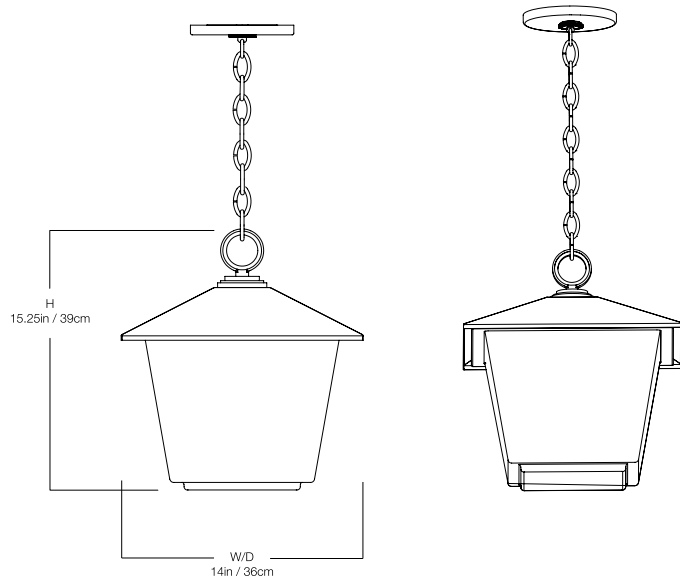

THE URBAN ELECTRIC COMPANY

RUE

RUE

HANG REGULAR

UE-2082HR

DIMENSIONS

Width	14in
Height	15.25in
Depth	14in

MOUNTING

Recommended Installers	2
Weight	14lbs
Canopy	6in x 0in
Junction Box	oct/rnd

LAMP / WIRING

Max Wattage	(1) 60W S
Ships with complimentary LED bulb	

RATING

Suitable for DAMP locations

UL Listed