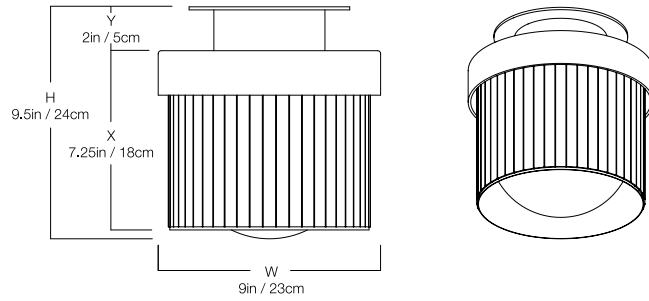

THE URBAN ELECTRIC COMPANY

SURREY

SURREY

HANG SMALL

UE-2108HS

DIMENSIONS

Width	9in
Height	9.5in
X	7.25in
Y	2in

MOUNTING

Recommended Installers	2
Weight	11lbs
Canopy	6.5in dia
Junction Box	4in oct/rnd

LAMP / WIRING

Max Wattage (1) 60W S

Ships with complimentary LED bulb

RATING

Suitable for DAMP locations

UL Listed

SURREY

HANG REGULAR

UE-2108HR

DIMENSIONS

Width	17in
Height	14.75in
X	11.5in
Y	3.25in

MOUNTING

Recommended Installers	2
Weight	32lbs
Canopy	12in dia
Junction Box	4in oct/rnd

LAMP / WIRING

Max Wattage	(1) 60W S
Ships with complimentary LED bulb	