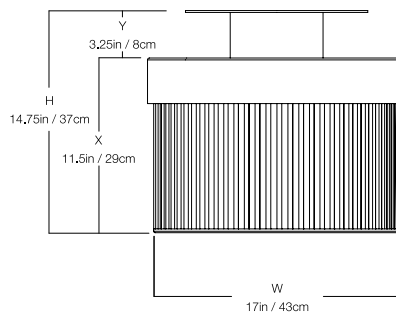

THE URBAN ELECTRIC C^o.

SURREY

SURREY

HANG REGULAR

UE-2108HR

DIMENSIONS

Width	17in
Height	14.75in
X	11.5in
Y	3.25in

MOUNTING

Recommended Installers	2
Weight	32lbs
Canopy	12in dia
Junction Box	4in oct/rnd

LAMP / WIRING

Max Wattage	(1) 60W S
Ships with complimentary LED bulb	

RATING

Suitable for DAMP locations

UL Listed