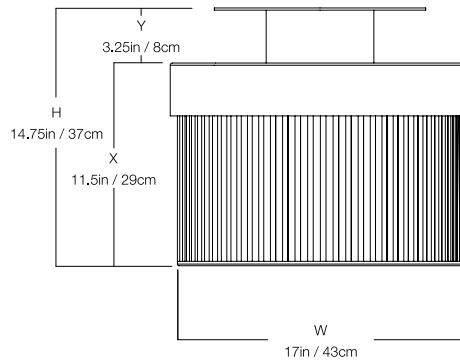

Recommended Installers	2
Weight	11lbs
Canopy	6.5in dia
Junction Box	4in oct/rnd

LAMP / WIRING

Max Wattage (1) 60W S

Ships with complimentary LED bulb

RATING

Suitable for DAMP locations

UL Listed

SURREY

HANG REGULAR

UE-2108HR

DIMENSIONS

Width	17in
Height	14.75in
X	11.5in
Y	3.25in

MOUNTING

Recommended Installers	2
Weight	32lbs
Canopy	12in dia
Junction Box	4in oct/rnd

LAMP / WIRING

Max Wattage	(1) 60W S
Ships with complimentary LED bulb	