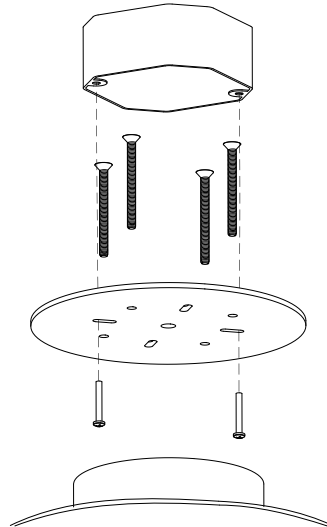

THE URBAN ELECTRIC COMPANY

SURREY

SURREY

HANG SMALL

UE-2108HS

DIMENSIONS

Width	9in
Height	9.5in
X	7.25in
Y	2in

MOUNTING

Recommended Installers	2
Weight	11lbs
Canopy	6.5in dia
Junction Box	4in oct/rnd

LAMP / WIRING

Max Wattage (1) 60W S

Ships with complimentary LED bulb

RATING

Suitable for DAMP locations

UL Listed

SURREY

HANG REGULAR

UE-2108HR

DIMENSIONS

Width	17in
Height	14.75in
X	11.5in
Y	3.25in

MOUNTING

Recommended Installers	2
Weight	32lbs
Canopy	12in dia
Junction Box	4in oct/rnd

LAMP / WIRING

Max Wattage	(1) 60W S
Ships with complimentary LED bulb	