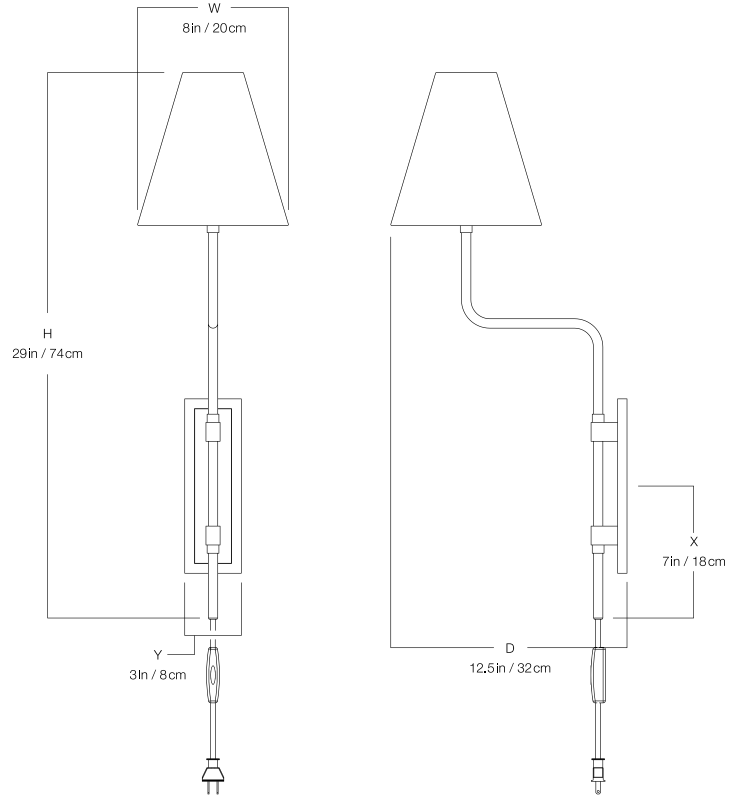

Recommended Installers	1
Weight	5lbs
Backplate	3in x 9.25in
Junction Box	2in x 4in rect

LAMP / WIRING

Max Wattage	(1) 25W S
-------------	-----------

Ships with complimentary LED bulb

RATING

Suitable for DAMP locations

UL Listed

SWIZZLE

WALL REGULAR SOFT-WIRED

MA-1946WR

DIMENSIONS

Width	8in
Height	29in
Depth	12.5in
X	7in
Y	3in

MOUNTING

Recommended Installers	1
Weight	5lbs
Backplate	3in x 9.25in

LAMP / WIRING

Max Wattage	(1) 25W S
Ships with complimentary LED bulb	

RATING

Suitable for DRY locations

UL Listed