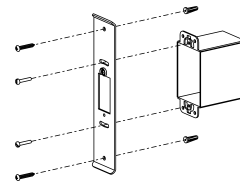

SWIZZLE

WALL REGULAR HARD-WIRED

MA-1947WR

DIMENSIONS

Width	8in
Height	29in
Depth	12.5in
X	7in
Y	3in

MOUNTING

Recommended Installers	1
Weight	5lbs
Backplate	3in x 9.25in
Junction Box	2in x 4in rect

LAMP / WIRING

Max Wattage (1) 25W S
Ships with complimentary LED bulb

RATING

Suitable for DAMP locations

UL Listed