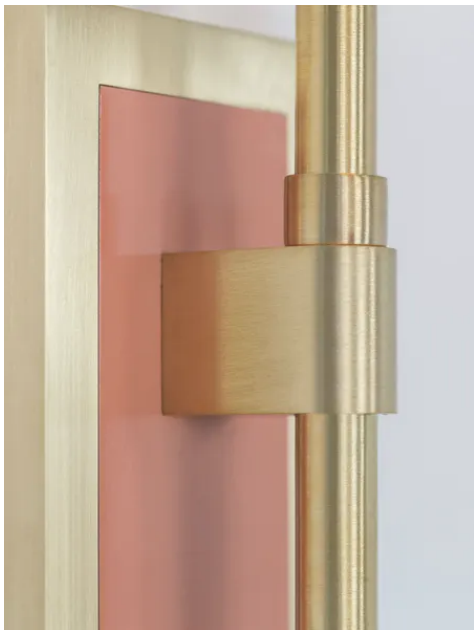

THE URBAN ELECTRIC CO.

SWIZZLE

SWIZZLE

WALL REGULAR HARD-WIRED

MA-1947WR

DIMENSIONS

Width	8in
Height	29in
Depth	12.5in
X	7in
Y	3in

MOUNTING

Recommended Installers	1
Weight	5lbs
Backplate	3in x 9.25in
Junction Box	2in x 4in rect

LAMP / WIRING

Max Wattage	(1) 25W S
-------------	-----------

Ships with complimentary LED bulb

RATING

Suitable for DAMP locations

UL Listed

SWIZZLE

WALL REGULAR SOFT-WIRED

MA-1946WR

DIMENSIONS

Width	8in
Height	29in
Depth	12.5in
X	7in
Y	3in

MOUNTING

Recommended Installers	1
Weight	5lbs
Backplate	3in x 9.25in