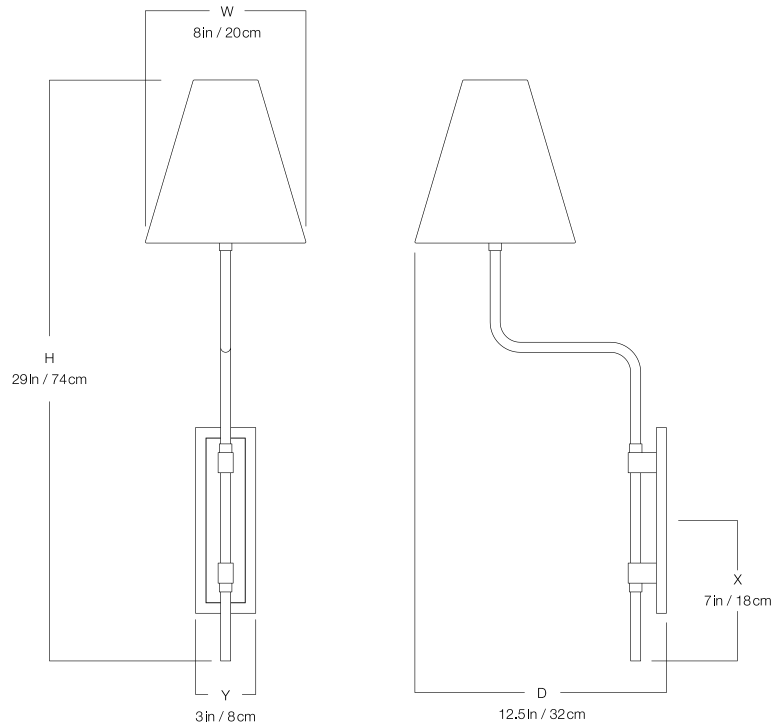

THE URBAN ELECTRIC CO.

SWIZZLE

SWIZZLE

WALL REGULAR HARD-WIRED

MA-1947WR

DIMENSIONS

Width	8in
Height	29in
Depth	12.5in
X	7in
Y	3in

MOUNTING

Recommended Installers	1
Weight	5lbs
Backplate	3in x 9.25in
Junction Box	2in x 4in rect

LAMP / WIRING

Max Wattage	(1) 25W S
-------------	-----------

Ships with complimentary LED bulb

RATING

Suitable for DAMP locations

UL Listed

SWIZZLE

WALL REGULAR SOFT-WIRED

MA-1946WR

DIMENSIONS

Width	8in
Height	29in
Depth	12.5in
X	7in
Y	3in

MOUNTING

Recommended Installers	1
Weight	5lbs
Backplate	3in x 9.25in

LAMP / WIRING

Max Wattage	(1) 25W S
Ships with complimentary LED bulb	

RATING

Suitable for DRY locations

UL Listed