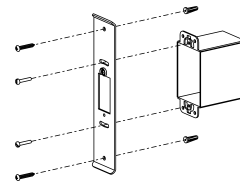

Recommended Installers	1
Weight	5lbs
Backplate	3in x 9.25in
Junction Box	2in x 4in rect

LAMP / WIRING

Max Wattage	(1) 25W S
-------------	-----------

Ships with complimentary LED bulb

RATING

Suitable for DAMP locations

UL Listed

SWIZZLE

WALL REGULAR SOFT-WIRED

MA-1946WR

DIMENSIONS

Width	8in
Height	29in
Depth	12.5in
X	7in
Y	3in

MOUNTING

Recommended Installers	1
Weight	5lbs
Backplate	3in x 9.25in