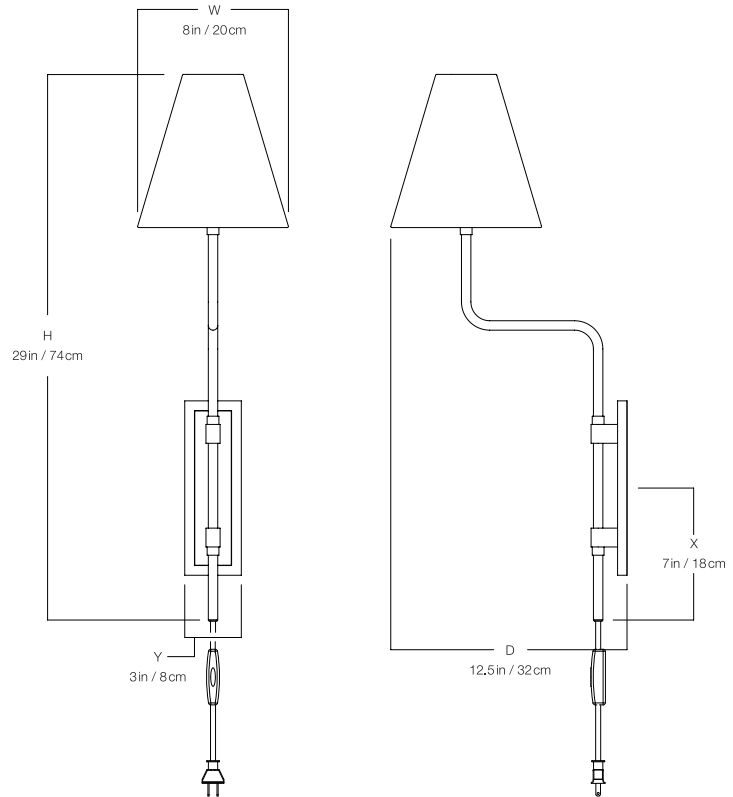

## DIMENSIONS

Width	8in
Height	29in
Depth	12.5in
X	7in
Y	3in

## MOUNTING

Recommended Installers	1
Weight	5lbs
Backplate	3in x 9.25in
Junction Box	

## LAMP / WIRING

Max Wattage	(1) 25W S
Ships with complimentary LED bulb	