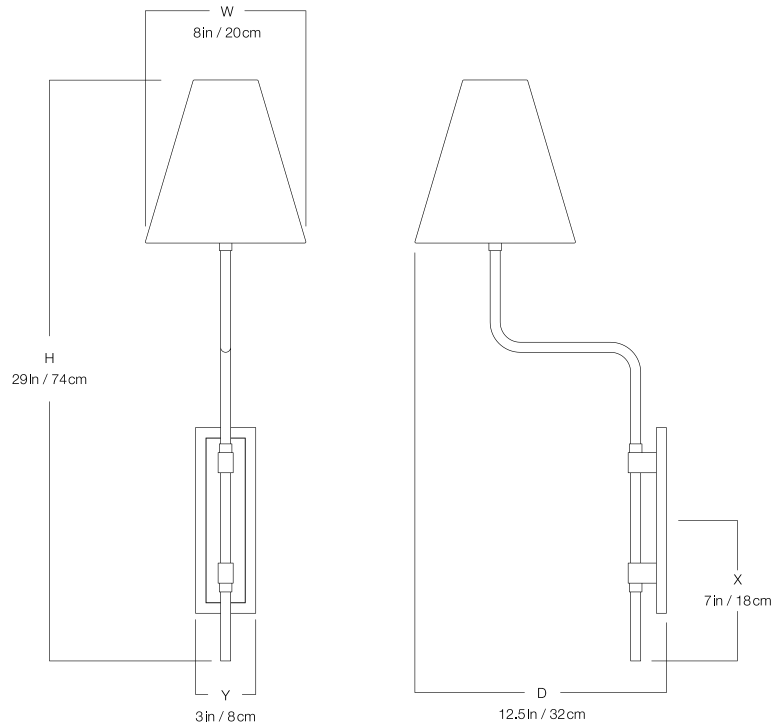

SWIZZLE

WALL REGULAR HARD-WIRED

MA-1947WR

DIMENSIONS

Width	8in
Height	29in
Depth	12.5in
X	7in
Y	3in

MOUNTING

Recommended Installers	1
Weight	5lbs
Backplate	3in x 9.25in
Junction Box	2in x 4in rect

LAMP / WIRING

Max Wattage (1) 25W S
Ships with complimentary LED bulb

RATING

Suitable for DAMP locations

UL Listed