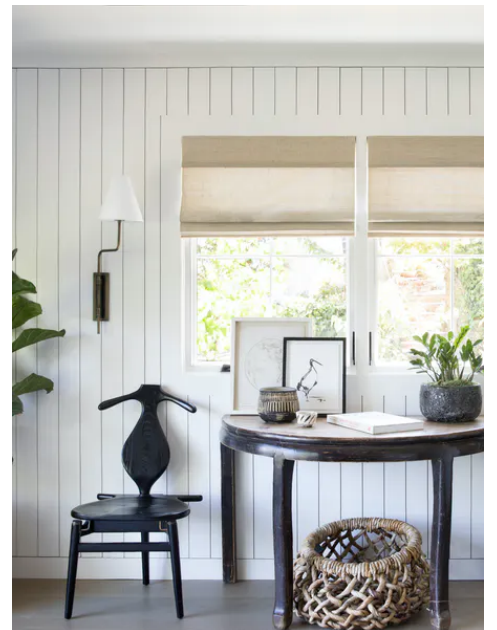

THE URBAN ELECTRIC CO.

SWIZZLE

SWIZZLE

WALL REGULAR HARD-WIRED

MA-1947WR

DIMENSIONS

Width	8in
Height	29in
Depth	12.5in
X	7in
Y	3in

MOUNTING