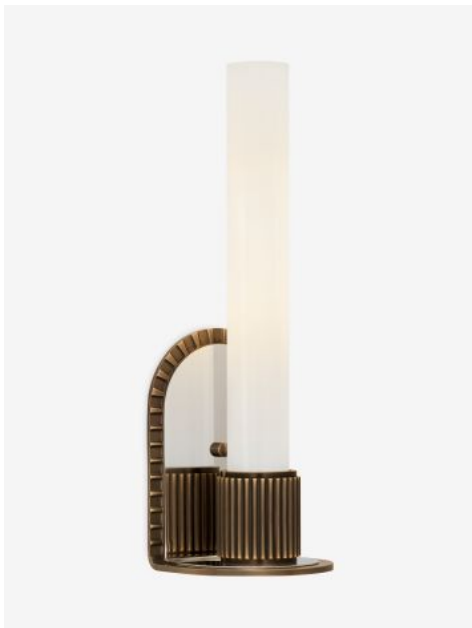

THE URBAN ELECTRIC COMPANY

TARTE

TARTE

WALL REGULAR

UE-2434WR

DIMENSIONS

Width	5.5in
Height	16.75in
Depth	5in
X	4in

MOUNTING

Recommended Installers	1
Weight	9lbs
Backplate	8in x 5.5in
Junction Box	4in oct/rnd

LAMP / WIRING

Max Wattage (1) 60W C

Ships with complimentary LED bulb

RATING

Suitable for DAMP locations

UL Listed