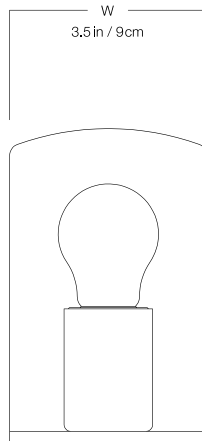

THE URBAN ELECTRIC CO.

THE L

THE L

WALL REGULAR

NK-1200WR

DIMENSIONS

Width	3.5in
Height	5.75in
Depth	4in
X	2.75in

MOUNTING

Recommended Installers	1
Weight	3lbs
Backplate	3.5in x 5.75in
Junction Box	2in x 4in rect

LAMP / WIRING

Max Wattage	(1) 60W S
Ships with complimentary LED bulb	

RATING

Suitable for DAMP locations

UL Listed

ADA compliant

THE L

WALL LARGE

NK-1200WL

DIMENSIONS

Width	5.5in
Height	7.25in
Depth	4.75in
X	3.75in

MOUNTING

Recommended Installers	1
Weight	4lbs
Backplate	5.5in x 7.25in
Junction Box	4in oct/rnd