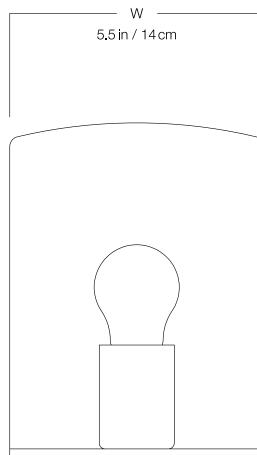

THE URBAN ELECTRIC CO.

THE L

THE L

WALL REGULAR

NK-1200WR

DIMENSIONS

Width	3.5in
Height	5.75in
Depth	4in
X	2.75in

MOUNTING

Recommended Installers	1
Weight	3lbs
Backplate	3.5in x 5.75in
Junction Box	2in x 4in rect

LAMP / WIRING

Max Wattage	(1) 60W S
Ships with complimentary LED bulb	

RATING

Suitable for DAMP locations

UL Listed

ADA compliant

THE L

WALL LARGE

NK-1200WL

DIMENSIONS

Width	5.5in
Height	7.25in
Depth	4.75in
X	3.75in

MOUNTING

Recommended Installers	1
Weight	4lbs
Backplate	5.5in x 7.25in
Junction Box	4in oct/rnd