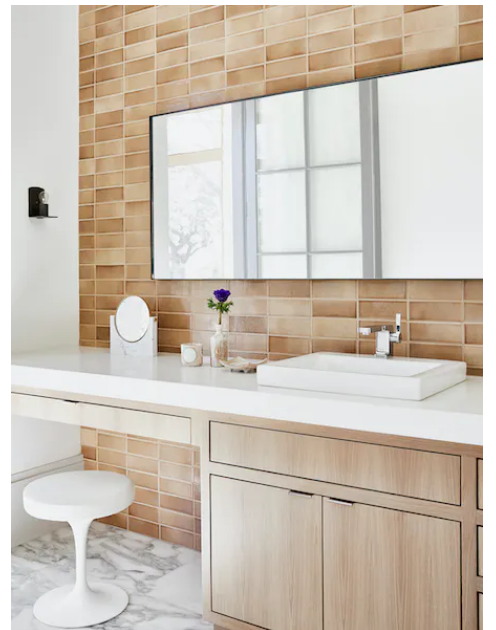

THE URBAN ELECTRIC CO.

THE L

THE L

WALL REGULAR

NK-1200WR

DIMENSIONS

Width	3.5in
Height	5.75in
Depth	4in
X	2.75in

MOUNTING

Recommended Installers	1
Weight	3lbs
Backplate	3.5in x 5.75in
Junction Box	2in x 4in rect

LAMP / WIRING

Max Wattage	(1) 60W S
Ships with complimentary LED bulb	

RATING

Suitable for DAMP locations

UL Listed

ADA compliant

THE L

WALL LARGE

NK-1200WL

DIMENSIONS

Width	5.5in
Height	7.25in
Depth	4.75in
X	3.75in

MOUNTING

Recommended Installers	1
Weight	4lbs
Backplate	5.5in x 7.25in
Junction Box	4in oct/rnd