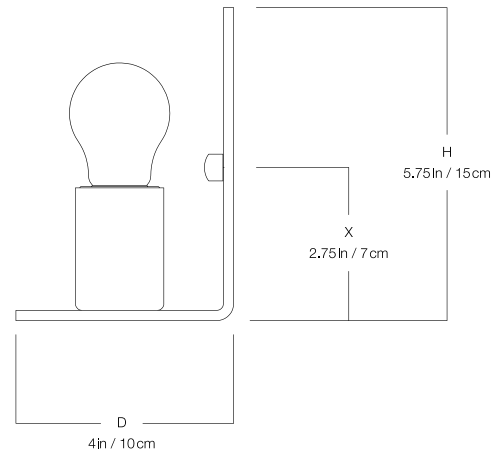

THE URBAN ELECTRIC CO.

THE L

THE L

WALL REGULAR

NK-1200WR

DIMENSIONS

Width	3.5in
Height	5.75in
Depth	4in
X	2.75in

MOUNTING

Recommended Installers	1
Weight	3lbs
Backplate	3.5in x 5.75in
Junction Box	2in x 4in rect

LAMP / WIRING

Max Wattage	(1) 60W S
Ships with complimentary LED bulb	

RATING

Suitable for DAMP locations

UL Listed

ADA compliant

THE L

WALL LARGE

NK-1200WL

DIMENSIONS

Width	5.5in
Height	7.25in
Depth	4.75in
X	3.75in

MOUNTING

Recommended Installers	1
Weight	4lbs
Backplate	5.5in x 7.25in
Junction Box	4in oct/rnd