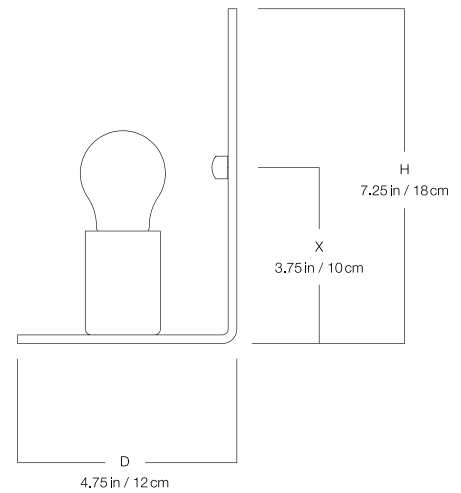

THE URBAN ELECTRIC CO.

THE L

THE L

WALL REGULAR

NK-1200WR

DIMENSIONS

Width	3.5in
Height	5.75in
Depth	4in
X	2.75in

MOUNTING

Recommended Installers	1
Weight	3lbs
Backplate	3.5in x 5.75in
Junction Box	2in x 4in rect

LAMP / WIRING

Max Wattage	(1) 60W S
Ships with complimentary LED bulb	

RATING

Suitable for DAMP locations

UL Listed

ADA compliant

THE L

WALL LARGE

NK-1200WL

DIMENSIONS

Width	5.5in
Height	7.25in
Depth	4.75in
X	3.75in

MOUNTING

Recommended Installers	1
Weight	4lbs
Backplate	5.5in x 7.25in
Junction Box	4in oct/rnd