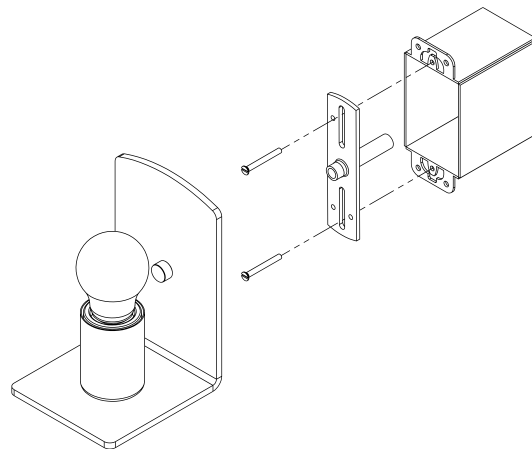

THE URBAN ELECTRIC CO.

THE L

THE L

WALL REGULAR

NK-1200WR

DIMENSIONS

Width	3.5in
Height	5.75in
Depth	4in
X	2.75in

MOUNTING

Recommended Installers	1
Weight	3lbs
Backplate	3.5in x 5.75in
Junction Box	2in x 4in rect

LAMP / WIRING

Max Wattage	(1) 60W S
Ships with complimentary LED bulb	

RATING

Suitable for DAMP locations

UL Listed

ADA compliant

THE L

WALL LARGE

NK-1200WL

DIMENSIONS

Width	5.5in
Height	7.25in
Depth	4.75in
X	3.75in

MOUNTING

Recommended Installers	1
Weight	4lbs
Backplate	5.5in x 7.25in
Junction Box	4in oct/rnd