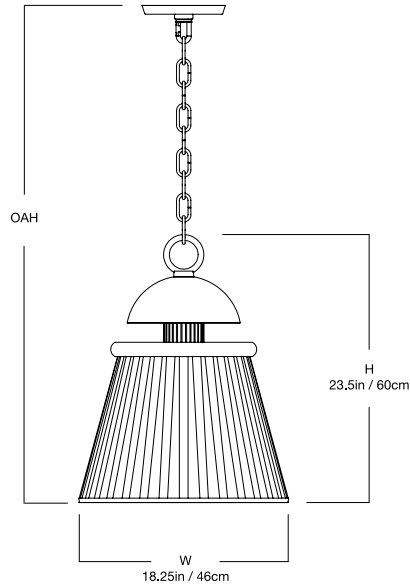

THE URBAN ELECTRIC C^o.

TULLE

TULLE

HANG REGULAR

UE-2248HR

DIMENSIONS

Width	18.25in
Height	23.5in

MOUNTING

Recommended Installers	0
Weight	21lbs
Canopy	7.25in x 0in
Junction Box	4in oct/rnd

LAMP / WIRING

Max Wattage	(2) 60W S
Ships with complimentary LED bulbs	

RATING

Suitable for DAMP locations
UL Listed