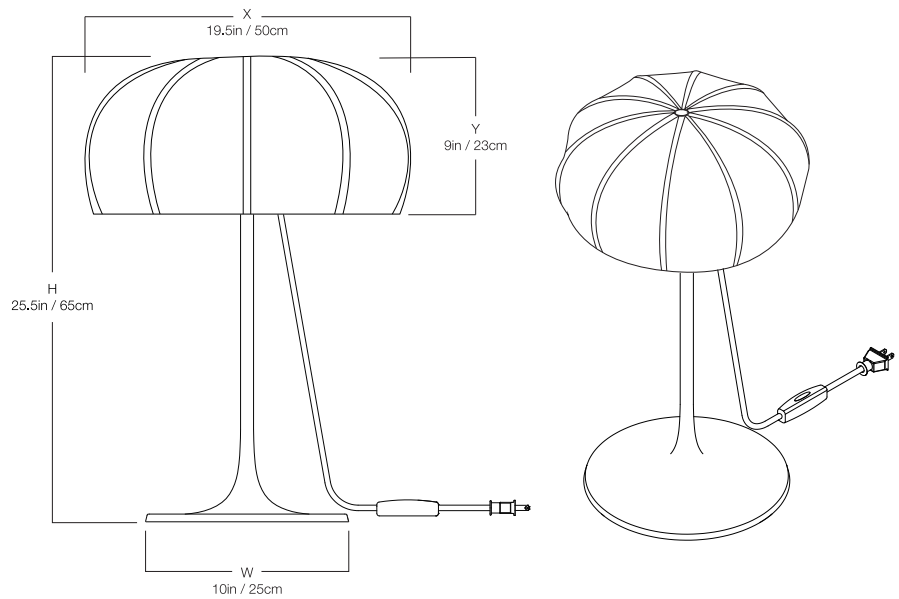

THE URBAN ELECTRIC C^o.

YUL

YUL

TABLE REGULAR

MA-1922TR

DIMENSIONS

Width	10in
Height	25.5in
X	19.5in
Y	9in

MOUNTING

Recommended Installers	1
Weight	6lbs
Canopy	
Backplate	
Junction Box	

LAMP / WIRING

Max Wattage	(1) 60W S
Ships with complimentary LED bulb	

RATING

Suitable for DRY locations

UL Listed